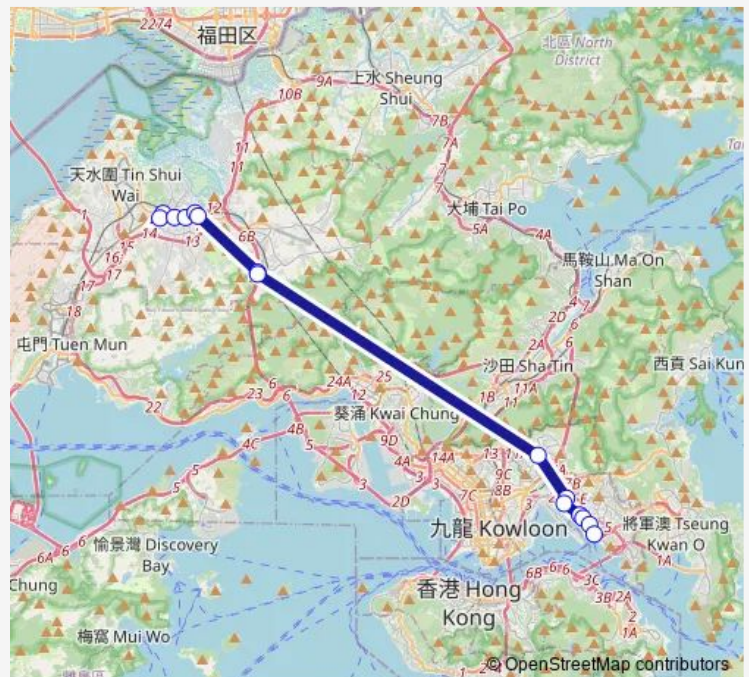

Saturday —

Sunday —

Route info

Direction: [Kmb] SAN Shui House[[Lwb] SAN Shui House

Stops: 15

Trip Duration: 1 hour 12 min

■ 268p — MA Wang Road (SAN Shui House) - Kwun Tong Ferry **BusMaps**

Direction