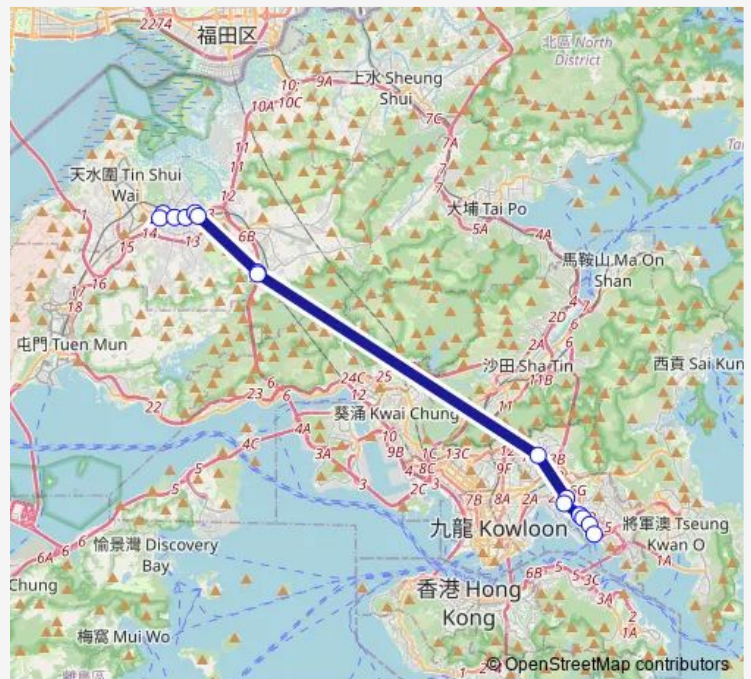

Route info

Direction: [Kmb] SAN Shui House[Lwb] SAN Shui House

Stops: 15

Trip Duration: 1 hour 17 min

■ 268P — MA Wang Road (SAN Shui House) - Kwun Tong Ferry **BusMaps**

Direction

[Kmb] Kwun Tong Ferry — [Kmb] Long Ping Station BUS Terminus|[Lwb] Long Ping Station