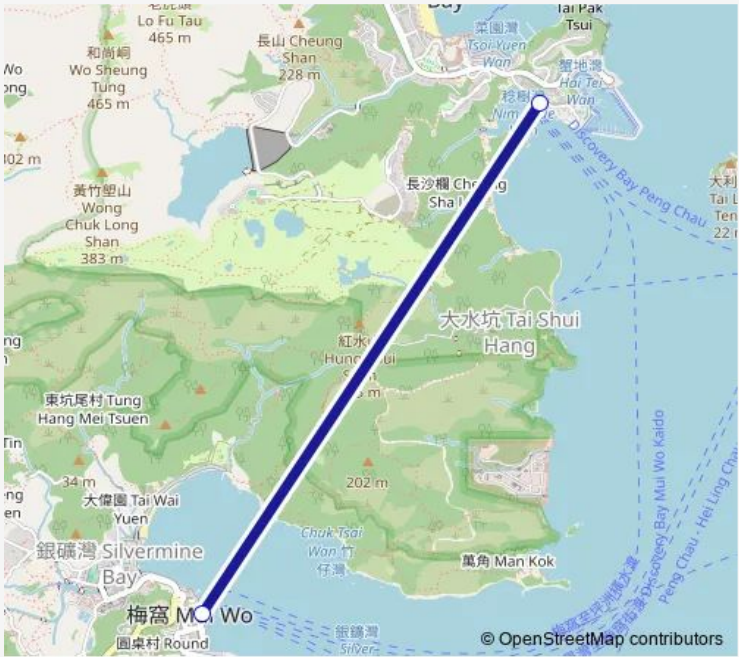

Ferry Discovery BAY - MUI Wo

[Go to website](#)

Direction
 Nim Shue Wan Landing Steps at Marina Drive, Lantau Island|Nim Shue Wan Landing Steps, Discovery Bay — Mui Wo Landing Steps at Mui Wo Ferry Pier Road, Lantau Island

2 stops

[Open route schedule](#)

Nim Shue Wan Landing Steps at Marina Drive, Lantau Island|Nim Shue Wan Landing Steps, Discovery Bay

Mui Wo Landing Steps at Mui Wo Ferry Pier Road, Lantau Island

Route schedule
 Nim Shue Wan Landing Steps at Marina Drive, Lantau Island|Nim Shue Wan Landing Steps, Discovery Bay — Mui Wo Landing Steps at Mui Wo Ferry Pier Road, Lantau Island

Monday	—
Tuesday	—
Wednesday	—
Thursday	—
Friday	—
Saturday	07:15-20:05
Sunday	08:45-20:05

Route info

Direction: Nim Shue Wan Landing Steps at Marina Drive, Lantau Island|Nim Shue Wan Landing Steps, Discovery Bay

Stops: 2

Trip Duration: 0 hour 20 min

Direction

Mui Wo Landing Steps at Mui Wo Ferry Pier Road, Lantau Island — Nim Shue Wan Landing Steps at Marina Drive, Lantau Island|Nim Shue Wan Landing Steps, Discovery Bay