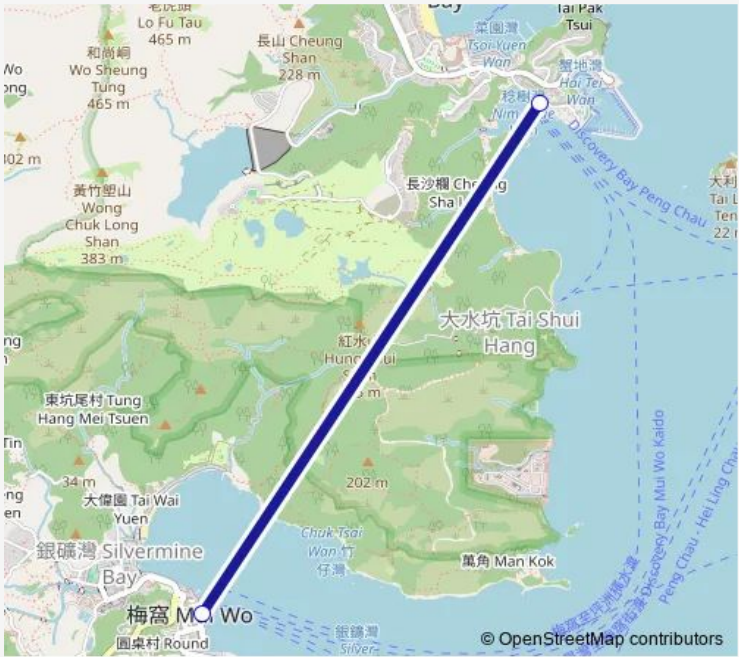

Ferry Discovery BAY - MUI Wo

[Go to website](#)

Direction
 Nim Shue Wan Landing Steps at Marina Drive, Lantau Island|Nim Shue Wan Landing Steps, Discovery Bay — Mui Wo Landing Steps at Mui Wo Ferry Pier Road, Lantau Island
 2 stops
[Open route schedule](#)

Nim Shue Wan Landing Steps at Marina Drive, Lantau Island|Nim Shue Wan Landing Steps, Discovery Bay
 Mui Wo Landing Steps at Mui Wo Ferry Pier Road, Lantau Island

Route schedule
 Nim Shue Wan Landing Steps at Marina Drive, Lantau Island|Nim Shue Wan Landing Steps, Discovery Bay — Mui Wo Landing Steps at Mui Wo Ferry Pier Road, Lantau Island

Monday	—
Tuesday	—
Wednesday	—
Thursday	—
Friday	—
Saturday	07:15-20:05
Sunday	08:45-20:05

Route info
 Direction: Nim Shue Wan Landing Steps at Marina Drive, Lantau Island|Nim Shue Wan Landing Steps, Discovery Bay
 Stops: 2
 Trip Duration: 0 hour 20 min

Monday	—
Tuesday	—
Wednesday	—
Thursday	—
Friday	—
Saturday	07:45-20:30
Sunday	09:15-20:30

Route info

Direction: Mui Wo Landing Steps at Mui Wo Ferry Pier Road, Lantau Island

Stops: 2

Trip Duration: 0 hour 20 min