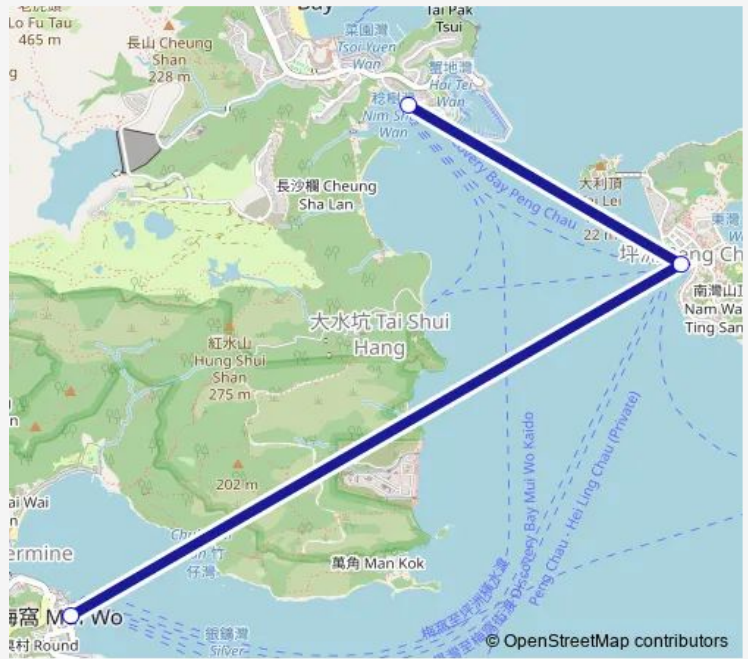

Ferry Discovery BAY - MUI Wo

[Go to website](#)

Direction
 Nim Shue Wan Landing Steps at Marina Drive, Lantau Island|Nim Shue Wan Landing Steps, Discovery Bay — Mui Wo Landing Steps at Mui Wo Ferry Pier Road, Lantau Island

3 stops

[Open route schedule](#)

- Nim Shue Wan Landing Steps at Marina Drive, Lantau Island|Nim Shue Wan Landing Steps, Discovery Bay
- Peng Chau Public Pier at Lo Peng Street|Peng Chau Public Pier
- Mui Wo Landing Steps at Mui Wo Ferry Pier Road, Lantau Island

Route schedule
 Nim Shue Wan Landing Steps at Marina Drive, Lantau Island|Nim Shue Wan Landing Steps, Discovery Bay — Mui Wo Landing Steps at Mui Wo Ferry Pier Road, Lantau Island

Monday	15:35
Tuesday	15:35
Wednesday	15:35
Thursday	15:35
Friday	15:35
Saturday	—
Sunday	—

Route info

Direction: Nim Shue Wan Landing Steps at Marina Drive, Lantau Island|Nim Shue Wan Landing Steps, Discovery Bay

Stops: 3

Trip Duration: 0 hour 20 min

Direction

Mui Wo Landing Steps at Mui Wo Ferry Pier Road, Lantau Island — Nim Shue Wan Landing Steps at Marina Drive, Lantau Island|Nim Shue Wan Landing Steps, Discovery Bay