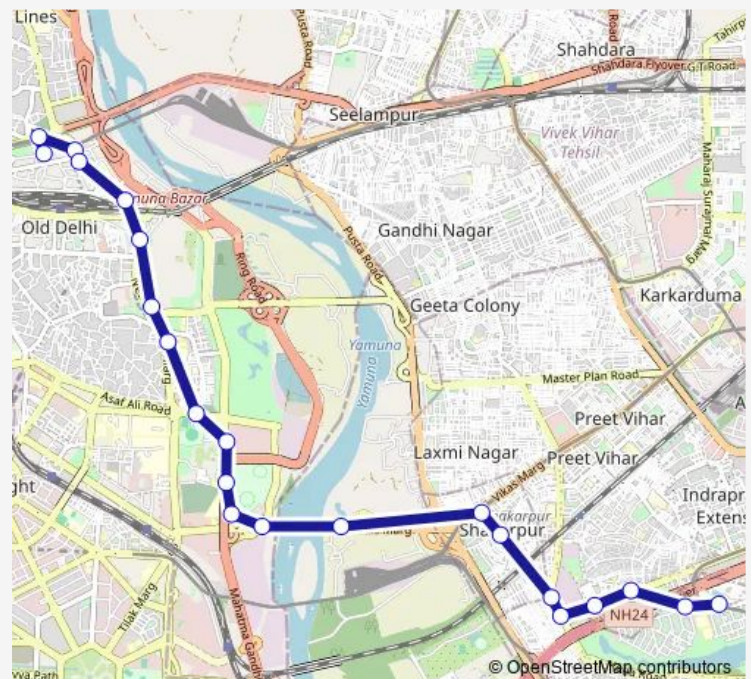

Indira Gandhi Stadium

ITO Ring Road

Delhi Secretariat

Rainy Well

Laxmi Nagar / Shakarpur Crossing

Shakarpur School Block

Ganesh Nagar

Mother Dairy

Dharma Apartment

Govt Model School / Ambedkar Park

East Vinod Nagar Depot

Route schedule

Mori Gate Terminal — Mayur Vihar Phase 2 (T)

Monday 05:32-21:08

Tuesday 05:32-21:08

Wednesday 05:32-21:08

Thursday 05:32-21:08

Friday 05:32-21:08

Saturday 05:32-21:08

Sunday 05:32-21:08

Route info

Direction: Mori Gate Terminal

Stops: 22

Trip Duration: 0 hour 46 min

■ 348aup

BusMaps

348aup Bus time schedules and route maps are available in an offline PDF at busmaps.com. Use the busmaps.com website to see live bus times, train schedule or subway schedule, and step-by-step directions for all public transit in New Delhi