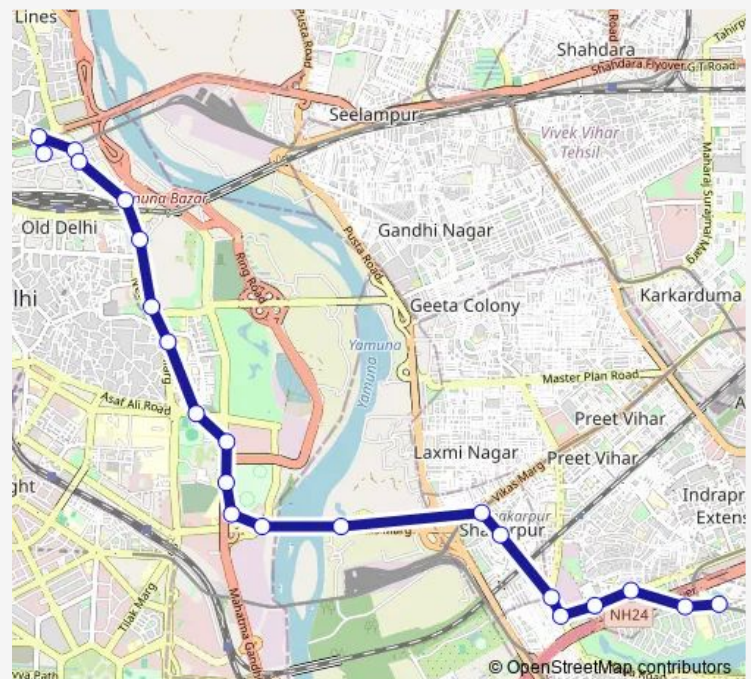

Indira Gandhi Stadium

ITO Ring Road

Delhi Secretariat

Rainy Well

Laxmi Nagar / Shakarpur Crossing

Shakarpur School Block

Ganesh Nagar

Mother Dairy

Dharma Apartment

Govt Model School / Ambedkar Park

East Vinod Nagar Depot

Route schedule

Mori Gate Terminal — Mayur Vihar Phase 2 (T)

Monday 05:32-21:08

Tuesday 05:32-21:08

Wednesday 05:32-21:08

Thursday 05:32-21:08

Friday 05:32-21:08

Saturday 05:32-21:08

Sunday 05:32-21:08

Route info

Direction: Mori Gate Terminal

Stops: 22

Trip Duration: 0 hour 46 min

■ 348aup

348aup Bus time schedules and route maps are available in an offline PDF at busmaps.com. Use the busmaps.com website to see live bus times, train schedule or subway schedule, and step-by-step directions for all public transit in New Delhi