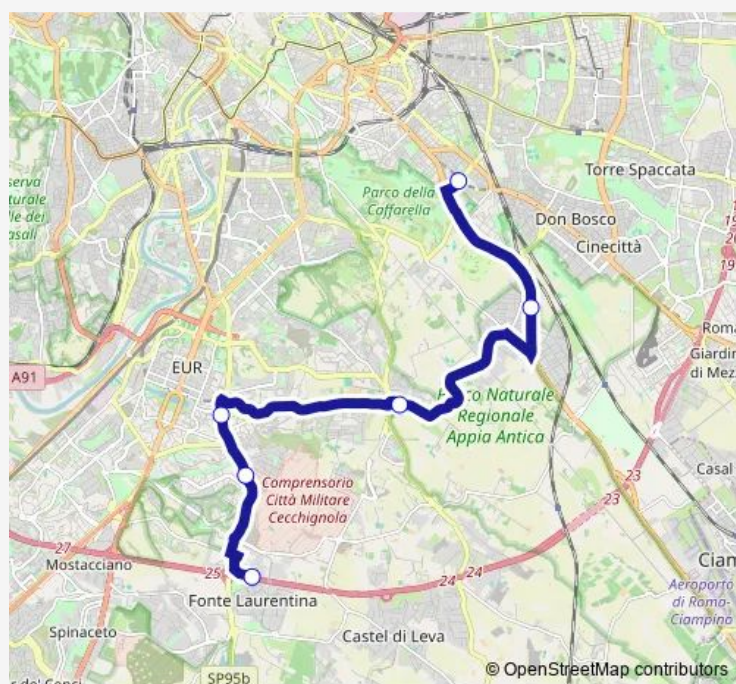

Bus L60

[Go to website](#)

Direction

Arco DI Travertino (Ma) — CARUCCI/ANAGRAFE TRIBUTARIA

6 stops

[Open route schedule](#)

Arco DI Travertino (Ma)

Appia/Quarto Miglio

TOR Carbone/Ardeatina

Laurentina/Africa

LAURENTINA/CECCHIGNOLA

CARUCCI/ANAGRAFE TRIBUTARIA

Route schedule

Arco DI Travertino (Ma) — CARUCCI/ANAGRAFE TRIBUTARIA

Monday	10:14-00:45 ⁺¹
Tuesday	10:14-00:45 ⁺¹
Wednesday	10:14-00:45 ⁺¹
Thursday	10:14-00:45 ⁺¹
Friday	10:14-00:45 ⁺¹
Saturday	18:38-00:50 ⁺¹
Sunday	16:32-00:48 ⁺¹

Route info

Direction: Arco DI Travertino (Ma)

Stops: 6

Trip Duration: 0 hour 37 min

■ L60

L60 Bus time schedules and route maps are available in an offline PDF at busmaps.com. Use the busmaps.com website to see live bus times, train schedule or subway schedule, and step-by-step directions for all public transit in Rome