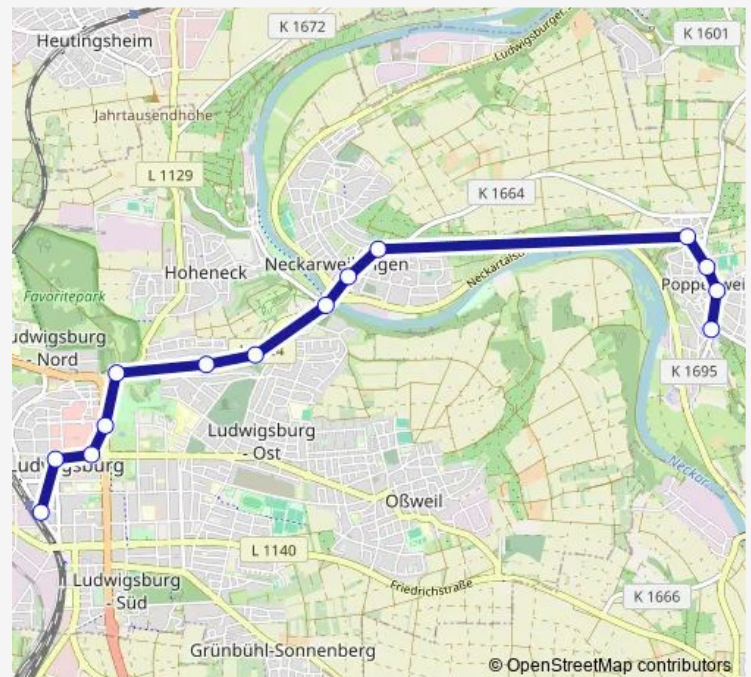

### Route schedule

Ludwigsburg — Poppenweiler Hochberger Str.

Monday 13:12

Tuesday 13:12

Wednesday 13:12

Thursday 13:12

Friday 13:12

Saturday —

### Route info

Direction: Ludwigsburg

Stops: 14

Trip Duration: 0 hour 18 min

430a

## Route schedule

Poppenweiler Jahnstr. — Ludwigsburg

Monday 07:05

Tuesday 07:05

Wednesday 07:05

Thursday 07:05

Friday 07:05

Saturday —

## Route info

Direction: Poppenweiler Jahnstr.

Stops: 15

Trip Duration: 0 hour 21 min

430a Bus time schedules and route maps are available in an offline PDF at busmaps.com. Use the busmaps.com website to see live bus times, train schedule or subway schedule, and step-by-step directions for all public transit in Ludwigsburg