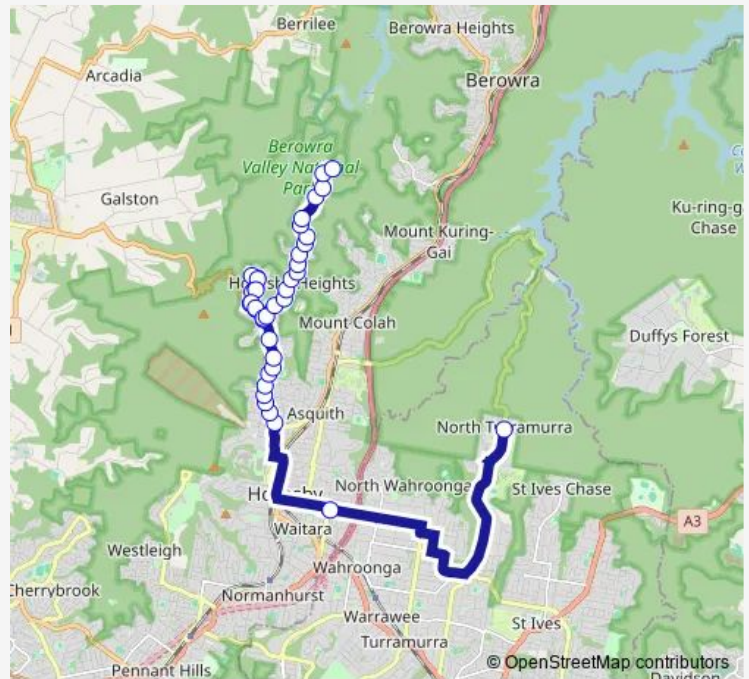

Waitara Public School, Edgeworth David Av

Galston Rd At Carrington Rd

Galston Rd At Clarinda St

Galston Rd At Ethel St

Galston Rd After Spedding Rd

Galston Rd Before Bushlands Pl

Galston Rd At Rofe Cres

Galston Rd Opp Rofe Park

Montview Pde At Mckay Rd

Mckay Rd Before Montview Pde

Montview Pde At Pitman Av

12 Montview Pde

Montview Pde Opp Meluca Cres

Route schedule

Ku-ring-gai Creative Arts High School, Bobbin Head Rd — Black Ash Turnaround

Monday	15:38
Tuesday	15:38
Wednesday	15:38
Thursday	15:38
Friday	—
Saturday	—
Sunday	—

Route info

Direction: Ku-ring-gai Creative Arts High School, Bobbin Head Rd

Stops: 39

Trip Duration: 0 hour 47 min

9021 — Kuringai HS to Hornsby Heights

Galston Rd Opp Brett Av

Galston Rd Opp Sydney Rd

Somerville Rd Opp Hornsby Heights Public School

Somerville Rd After Koala Pl

Somerville Rd Opp Lynette Cl

Somerville Rd Before Summerhaze Pl

Somerville Rd After Summerhaze Pl