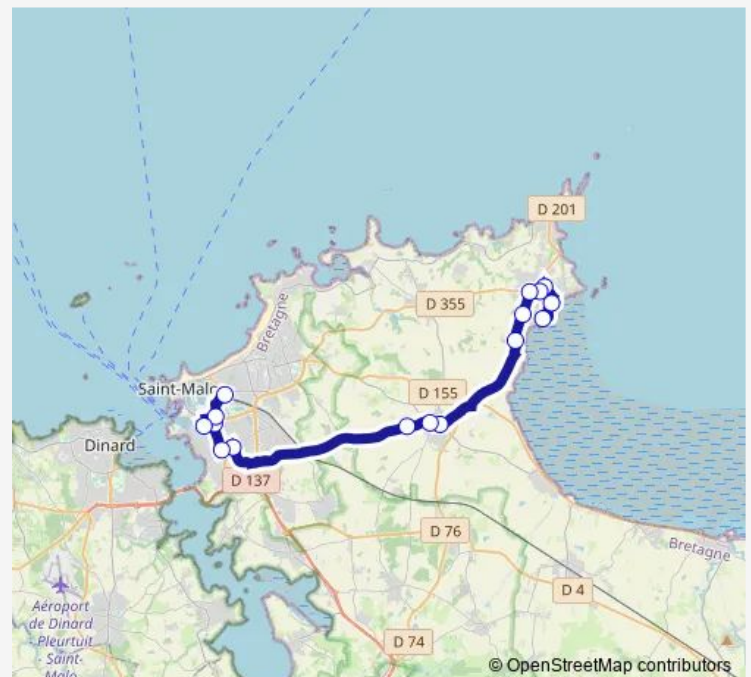

### Direction

Port de la Houle — Charcot

16 stops

[Open route schedule](#)

Port de la Houle

Eglise

Stade

René Cassin

Hôpital

Maupertuis-Hôpital

Gares - Quai C

Charcot

### Route schedule

Port de la Houle — Charcot

Monday 07:02

Tuesday 07:02

Wednesday 07:02

Thursday 07:02

Friday 07:02

Saturday —

### Route info

Direction: Port de la Houle

Stops: 16

Trip Duration: 0 hour 41 min

S521 — Cancale - Charcot

S521 Bus time schedules and route maps are available in an offline PDF at [busmaps.com](https://busmaps.com). Use the [busmaps.com](https://busmaps.com) website to see live bus times, train schedule or subway schedule, and step-by-step directions for all public transit in Cancale