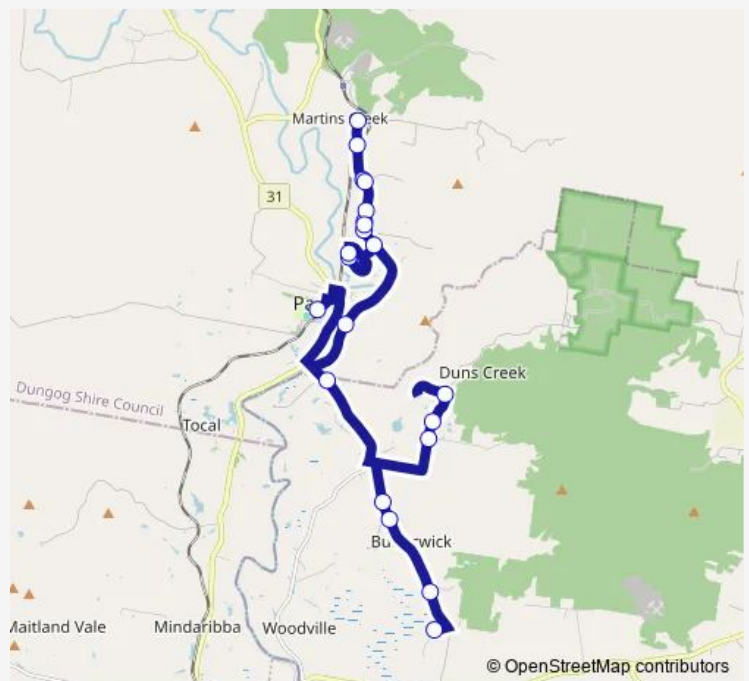

Cory St Opp Martins Creek Public School

Martins Creek Rd At Woodglen Cl

Martins Creek Rd Before Keppies Rd

128 Martins Creek Rd

Route schedule

1506 Paterson Rd — Paterson Public School, Webbers Creek Rd

Monday	08:00
Tuesday	08:00
Wednesday	08:00
Thursday	08:00
Friday	08:00
Saturday	—
Sunday	—

Route info

Direction: 1506 Paterson Rd

Stops: 21

Trip Duration: 0 hour 55 min

Direction

Paterson Public School, Webbers Creek Rd — Glenurie Cl
After Loch Goyle Dr

25 stops

[Open route schedule](#)

468 Butterwick Rd

Butterwick Rd Before Whybin Lane

Butterwick Rd At Green Wattle Creek Rd

Route schedule

Paterson Public School, Webbers Creek Rd — Glenurie Cl
After Loch Goyle Dr

Monday 15:05

Tuesday 15:05

Wednesday 15:05

Thursday 15:05

Friday 15:05

Saturday —

Sunday —

Route info

Direction: Paterson Public School, Webbers Creek Rd

Stops: 25