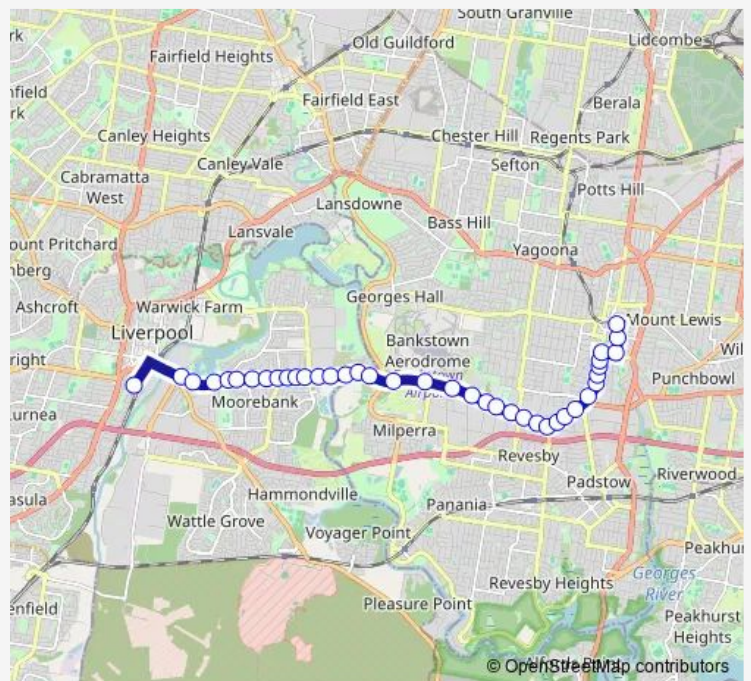

School Bus S521 Al Amanah College Liverpool to Bankstown

[Go to website](#)

Direction

Al Amanah College, Speed St — Bankstown Station, Stand E

39 stops

[Open route schedule](#)

- Al Amanah College, Speed St
- Newbridge Rd After Bridges Rd
- Newbridge Rd Opp Kelso Cres
- Mcmillan Park, Newbridge Rd
- Newbridge Rd After Epsom Rd
- Newbridge Rd Opp Mac Macartney Reserve
- Newbridge Rd Before Holly Av
- Newbridge Rd After Holly Av
- St Joseph Catholic Church, Newbridge Rd
- Newbridge Rd After Nuwarra Rd
- Field Park, Newbridge Rd
- Newbridge Rd Before Governor Macquarie Dr
- Newbridge Rd Before Pat Devlin Cl
- Newbridge Rd Before Riverside Rd
- Newbridge Rd Opp Davy Robinson Dr
- Newbridge Rd Opp 60
- Newbridge Rd Before Rickard Rd
- Milperra Rd After Henry Lawson Dr
- Milperra Rd At Murray Jones Dr
- Nancy Ellis Leebold Dr At Milperra Rd

Route schedule

Al Amanah College, Speed St — Bankstown Station, Stand E

Monday	15:44
Tuesday	15:44
Wednesday	15:44
Thursday	15:44
Friday	15:44
Saturday	—
Sunday	—

Route info

Direction: Al Amanah College, Speed St

Stops: 39

Trip Duration: 0 hour 31 min

S521 — Al Amanah College Liverpool to Bankstown

Milperra Rd At Woorang St

Milperra Rd Opp Fitzpatrick St

Bankstown City Paceway, Milperra Rd

Milperra Rd Before Edgar St

Chapel Rd At Shenton Av

Chapel Rd At White Av

Chapel Rd At Dudley Av

Bankstown Memorial Park, Macauley Av

Restwell St After Macauley Av

Bankstown Public School, Restwell St

Bankstown Station, Stand E

S521 School Bus time schedules and route maps are available in an offline PDF at busmaps.com. Use the busmaps.com website to see live bus times, train schedule or subway schedule, and step-by-step directions for all public transit in Liverpool