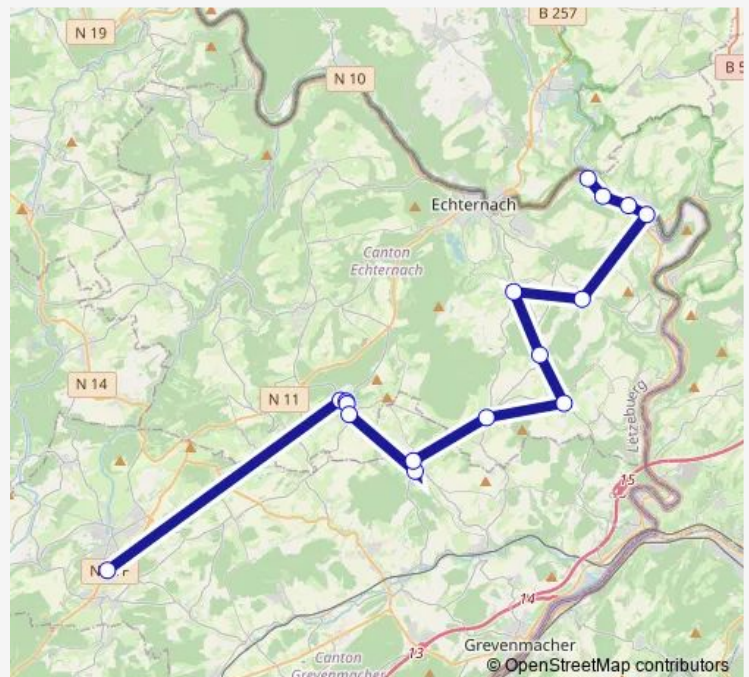

Rosport, Camping

Rosport, Source

Steinheim, Maeleck

Steinheim, Spillschoul

### Route schedule

JUNGLINSTER, Lënster Lycée — Steinheim, Spillschoul

Monday 16:10

Tuesday 14:15-16:10

Wednesday 16:10

Thursday 14:15-16:10

Friday 14:15

Saturday —

### Route info

Direction: JUNGLINSTER, Lënster Lycée

Stops: 16

Trip Duration: 0 hour 47 min

■ C14

## Route schedule

Steinheim, An der Uecht — JUNGLINSTER, Lënster Lycée

Monday 07:00

Tuesday 07:00

Wednesday 07:00

Thursday 07:00

Friday 07:00

Saturday —