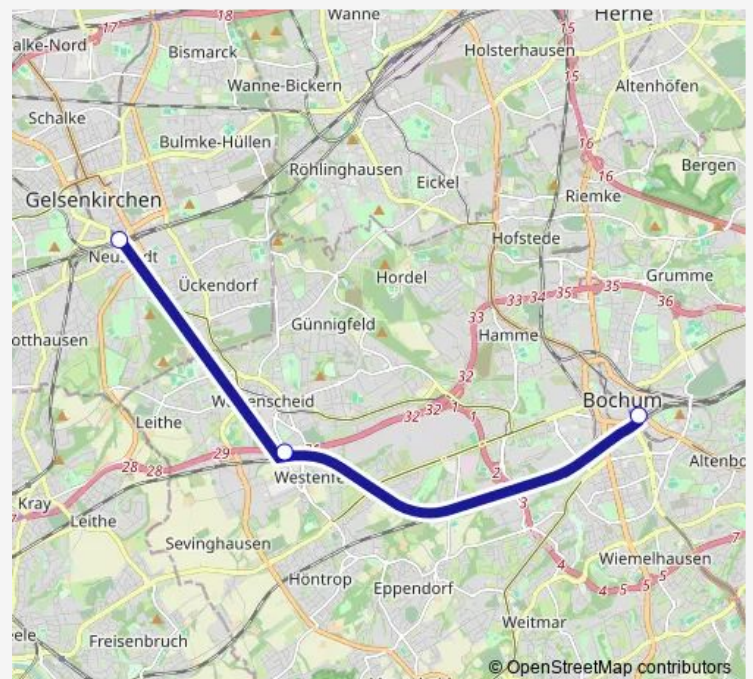

Route schedule

Oberhausen Hbf — Duisburg Hbf

Monday	—
Tuesday	—
Wednesday	—
Thursday	21:31-23:30
Friday	00:30-04:30
Saturday	—
Sunday	—

Route info

Direction: Oberhausen Hbf

Stops: 2

Trip Duration: 0 hour 17 min

■ Re1

BusMaps

Direction

Düsseldorf Hbf — Dortmund Hbf

8 stops

[Open route schedule](#)

Düsseldorf Hbf

Düsseldorf Flughafen

Duisburg Hbf

Mülheim(Ruhr)Hbf

Essen Hbf

Wattenscheid

Bochum Hbf

Dortmund Hbf

Route schedule

Düsseldorf Hbf — Dortmund Hbf

Route info

Direction: Wattenscheid-Höntrop

Stops: 2

Trip Duration: 0 hour 7 min

Direction

Gelsenkirchen Hbf — Bochum Hbf

3 stops

[Open route schedule](#)