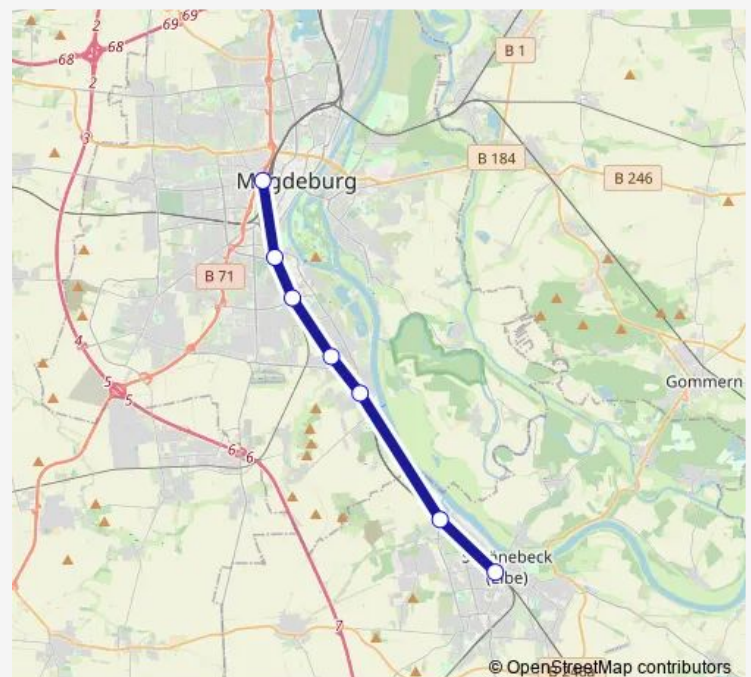

Magdeburg Sket Industriepark

Magdeburg-Salbke

Magdeburg Südost

Schönebeck-Frohse

Schönebeck(Elbe)

Route schedule

Magdeburg, Zob — Schönebeck(Elbe)

Monday 04:40-23:40

Tuesday 04:40-23:40

Wednesday 04:40-23:59

Thursday 04:40-23:40

Friday 04:40-23:40

Saturday 05:40-23:40

Sunday 05:40-23:40

Route info

Direction: Magdeburg, Zob

Stops: 7

Trip Duration: 0 hour 36 min

■ Re1

BusMaps

Direction

Schönebeck(Elbe) — Magdeburg, Zob

7 stops

[Open route schedule](#)

Route info

Direction: Schönebeck(Elbe)

Stops: 7

Trip Duration: 0 hour 36 min

Direction

Glauchau, Bahnhof — Schmölln(Thür)

2 stops

[Open route schedule](#)