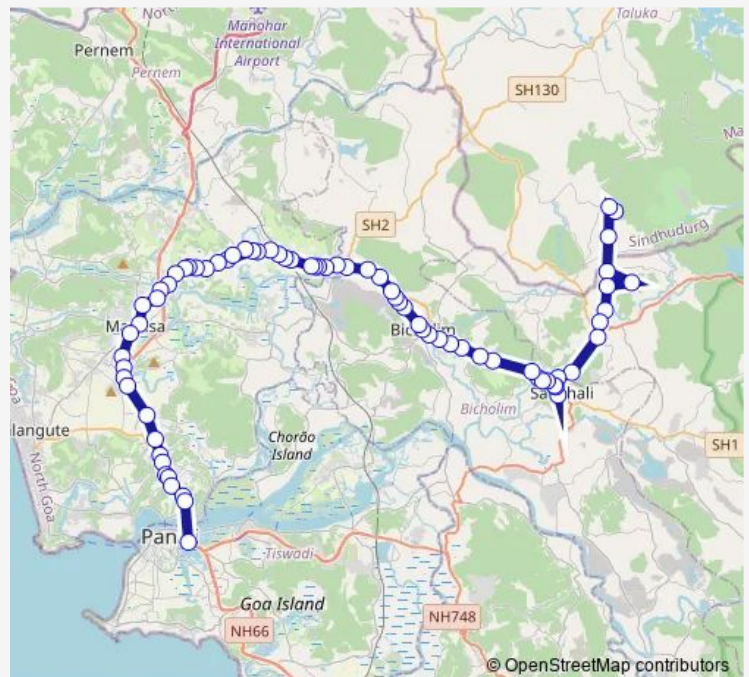

Thursday 17:10

Friday 17:10

Saturday 17:10

Sunday 17:10

Route info

Direction: Panaji KTC Bus Stand

Stops: 73

Trip Duration: 2 hour 20 min