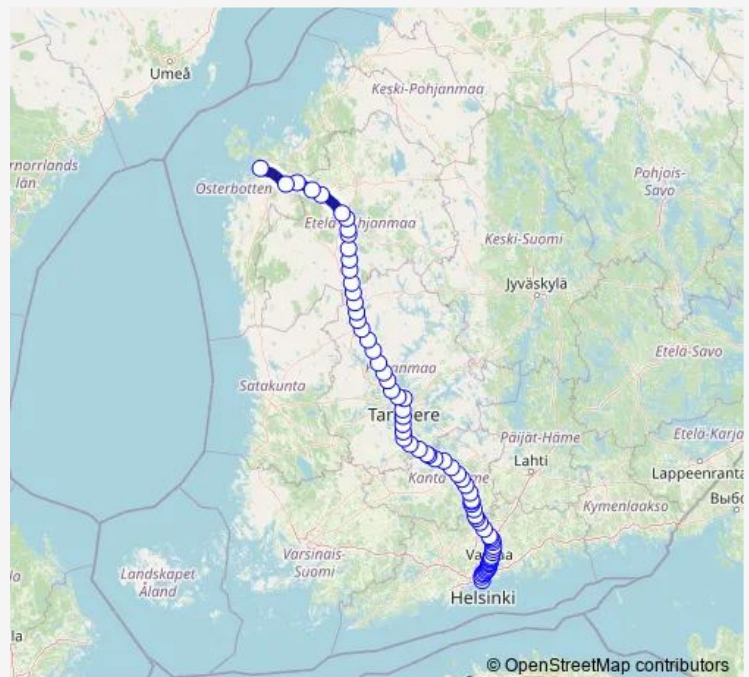

### Route schedule

Helsinki — Vaasa

Monday 11:03

Tuesday 11:03

Wednesday 11:03

Thursday 11:03

Friday 11:03

Saturday 11:03

### Route info

Direction: Helsinki

Stops: 72

Trip Duration: 4 hour 14 min

■ IC 45 — Helsinki - Vaasa

Purola

Jokela

Palopuro