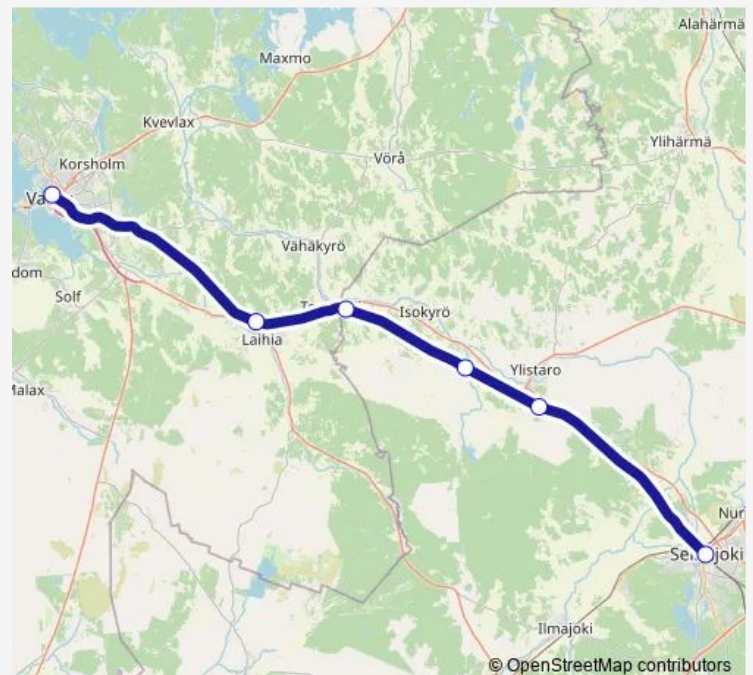

Long Distance Trains IC 55 Seinäjoki - Vaasa

[Go to website](#)**Direction**

undefined — undefined

0 stops

[Open route schedule](#)

Route schedule

undefined — undefined

Monday	—
Tuesday	—
Wednesday	—
Thursday	08:37
Friday	08:37
Saturday	—
Sunday	—

Route info

Direction:

Stops: 0

Trip Duration: — min

■ IC 55 — Seinäjoki - Vaasa

IC 55 Long Distance Trains time schedules and route maps are available in an offline PDF at busmaps.com. Use the busmaps.com website to see live bus times, train schedule or subway schedule, and step-by-step directions for all public transit in Seinaejoki