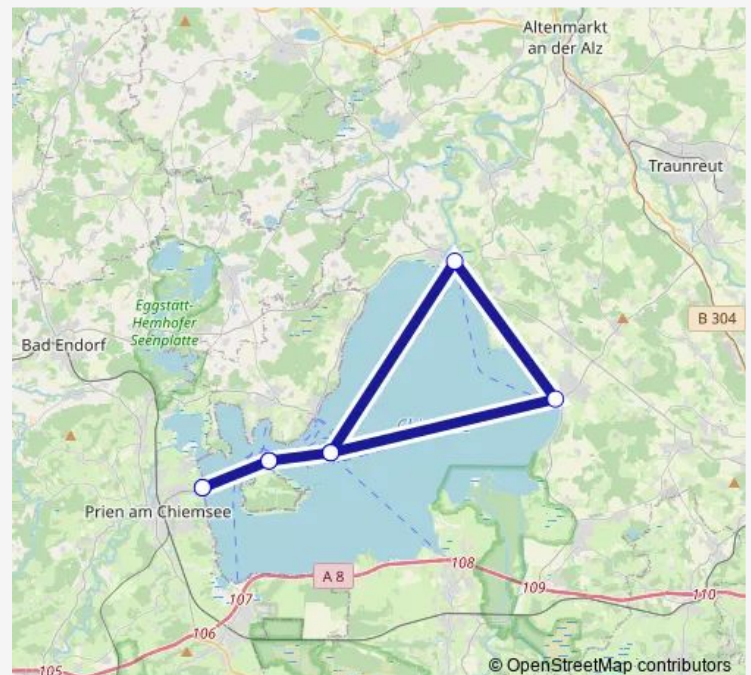

Chiemsee Fraueninsel

Seebruck Landungssteg

Chieming

Chiemsee Fraueninsel

Chiemsee Herreninsel

Prien/Stock (Hafen)

Route schedule

Prien/Stock (Hafen) — Prien/Stock (Hafen)

Monday 09:00-17:00

Tuesday 09:00-17:00

Wednesday 09:00-17:00

Thursday 08:45-17:00

Friday 09:00-17:00

Saturday 08:45-17:00

Sunday 08:45-17:00

Route info

Direction: Prien/Stock (Hafen)

Stops: 8

Trip Duration: 2 hour 20 min

Chiemsee-Schiffahrt Ferry time schedules and route maps are available in an offline PDF at busmaps.com. Use the busmaps.com website to see live bus times, train schedule or subway schedule, and step-by-step directions for all public transit in Gstadt am Chiemsee