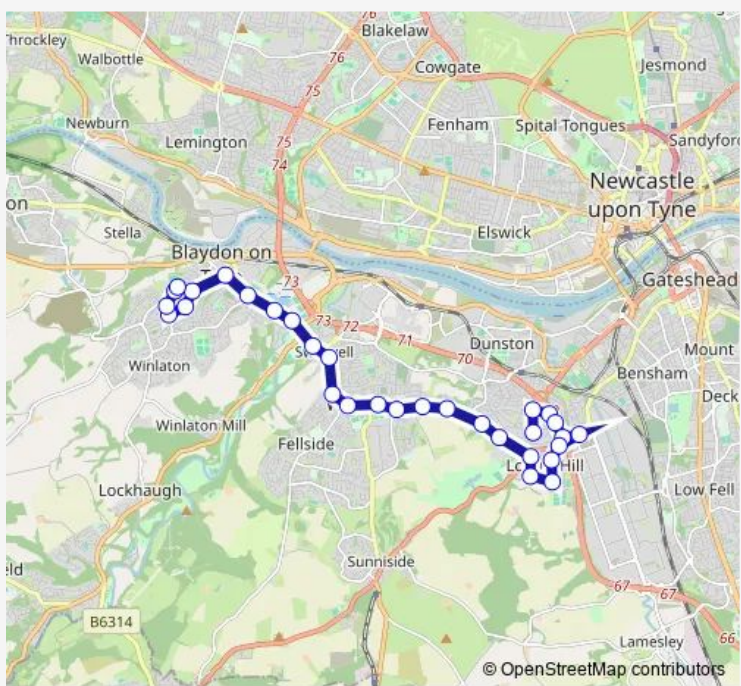

Bus S840 Lobley Hill - St Thomas More Catholic School

[Go to website](#)

**Direction**  
 Malvern Gardens — St Thomas More RC Academy  
 33 stops  
[Open route schedule](#)

- Malvern Gardens
- Moorfoot Gardens
- Malvern Gardens-Cotswold Gardens
- Chiltern Gardens
- Chiltern Gardens-Oakfield Road
- Lobley Hill Road - New Road
- Lobley Hill Road - Beechwood Gardens
- Beechwood Gardens-Elderwood Gardens
- Beechwood Gardens-Rowanwood Gardens
- Alwinton Gardens
- Whickham Highway-Knightside Gardens
- Whickham Highway-The Highwayman
- Mansion Heights
- Whickham Highway-Coniston Avenue
- Front Street- Dockendale Lane
- Front Street-Chase Park
- Front Street - Rectory Lane
- Front Street - School Street
- Whickham Bank-North View
- Swalwell Bank-Clavering Road
- Hexham Road

Route schedule  
 Malvern Gardens — St Thomas More RC Academy

Monday	07:35
Tuesday	07:35
Wednesday	07:35
Thursday	07:35
Friday	07:35
Saturday	—
Sunday	—

Route info  
 Direction: Malvern Gardens  
 Stops: 33  
 Trip Duration: 0 hour 45 min

■ S840 — Lobley Hill - St Thomas More Catholic School **BusMaps**

Shibdon Road-Swalwell Roundabout

Shibdon Road-Axwell Park

Shibdon Road-Shibdon Bank

Shibdon Road

Shibdon Road-Larch Road

Shibdon Road-West View

Blaydon Bank-Widdrington Road

Blaydon Bank-Cricket Ground

Wylam View

Heddon View-Tynebank

Back Lane-School

St Thomas More RC Academy

S840 Bus time schedules and route maps are available in an offline PDF at [busmaps.com](https://busmaps.com). Use the [busmaps.com](https://busmaps.com) website to see live bus times, train schedule or subway schedule, and step-by-step directions for all public transit in Gateshead