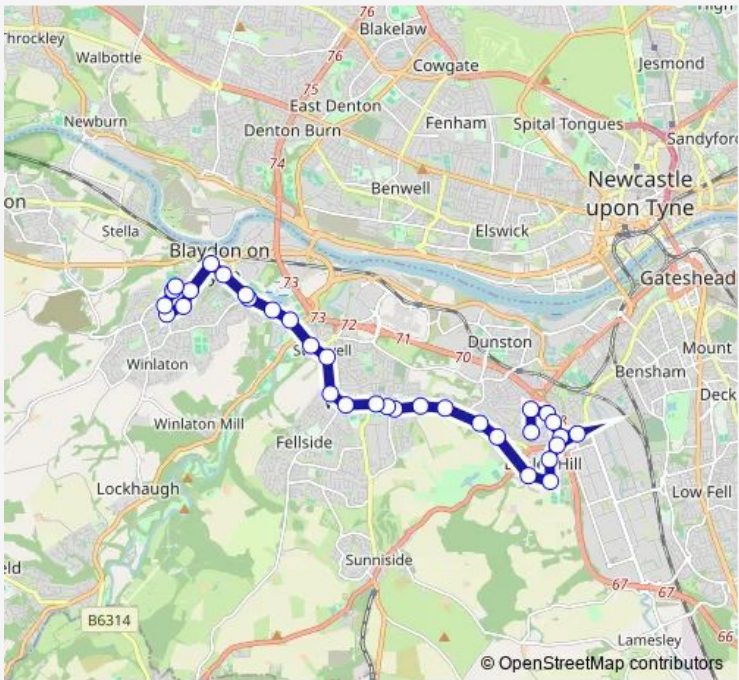

Bus S840 Lobley Hill - St Thomas More Catholic School

[Go to website](#)

Direction
 Malvern Gardens — St Thomas More RC Academy
 33 stops
[Open route schedule](#)

- Malvern Gardens
- Moorfoot Gardens
- Malvern Gardens-Cotswold Gardens
- Chiltern Gardens
- Chiltern Gardens-Oakfield Road
- Lobley Hill Road - New Road
- Lobley Hill Road - Beechwood Gardens
- Beechwood Gardens-Elderwood Gardens
- Beechwood Gardens-Rowanwood Gardens
- Alwinton Gardens
- Whickham Highway-Knightside Gardens
- Whickham Highway-The Highwayman
- Mansion Heights
- Whickham Highway-Coniston Avenue
- Front Street- Dockendale Lane
- Front Street-Chase Park
- Front Street - Rectory Lane
- Front Street - School Street
- Whickham Bank-North View
- Swalwell Bank-Clavering Road
- Hexham Road

Route schedule
 Malvern Gardens — St Thomas More RC Academy

Monday	07:35
Tuesday	07:35
Wednesday	07:35
Thursday	07:35
Friday	07:35
Saturday	—
Sunday	—

Route info
 Direction: Malvern Gardens
 Stops: 33
 Trip Duration: 0 hour 45 min

■ S840 — Lobley Hill - St Thomas More Catholic School **BusMaps**

Shibdon Road-Swalwell Roundabout

Shibdon Road-Axwell Park

Shibdon Road-Shibdon Bank

Shibdon Road

Shibdon Road-Larch Road

Shibdon Road-West View

Blaydon Bank-Widdrington Road

Blaydon Bank-Cricket Ground

Wylam View

Heddon View-Tynebank

Back Lane-School

St Thomas More RC Academy

S840 Bus time schedules and route maps are available in an offline PDF at busmaps.com. Use the busmaps.com website to see live bus times, train schedule or subway schedule, and step-by-step directions for all public transit in Gateshead