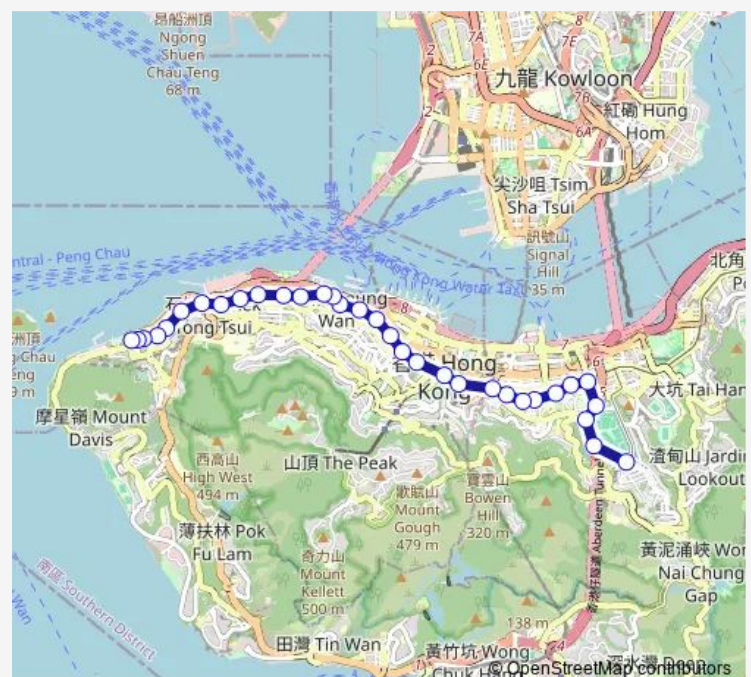

DES Voeux Road Central (Pottinger Street) (West Bound)

DES Voeux Road Central (Gilman Street) (West Bound)

DES Voeux Road Central (MAN WAH Lane) (West Bound)

Western Market Terminus

Connaught Road West (Macau Ferry Terminal) (West Bound)

### Route schedule

Happy Valley Terminus — Kennedy Town Terminus

Monday 05:45-22:40

Tuesday 05:45-22:40

Wednesday 05:45-22:40

Thursday 05:45-22:40

Friday 05:45-22:40

Saturday 05:53-22:40

### Route info

Direction: Happy Valley Terminus

Stops: 33

Trip Duration: 0 hour 51 min

■ Kennedy Town - Happy Valley (\$2 FOR Jooyou Card Holder Aged 60 TO 64)

Connaught Road West (West Bound)

DES Voeux Road West (Sutherland Street) (West Bound)

## Route info

Direction: Kennedy Town Terminus

Stops: 32

Trip Duration: 0 hour 51 min

Johnston Road (Fleming Road) (East Bound)

Hennessy Road (Tonnochy Road) (East Bound)

Hennessy Road (Canal Road West) (East Bound)