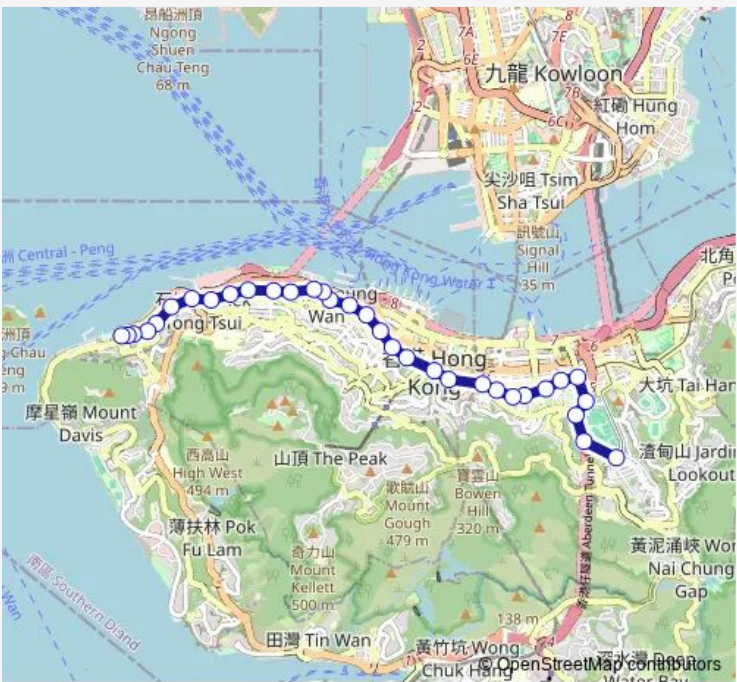

Tram Kennedy Town - Happy Valley (\$2 FOR Jooyou Card Holder Aged 60 TO 64)

[Go to website](#)

Direction
 HAPPY VALLEY TERMINUS — KENNEDY TOWN TERMINUS
 33 stops
[Open route schedule](#)

- HAPPY VALLEY TERMINUS
- WONG NAI CHUNG ROAD (COLONIAL CEMETERY)
- WONG NAI CHUNG ROAD (QUEEN'S ROAD EAST)
- MORRISON HILL ROAD (LEIGHTON ROAD)
- TIN LOK LANE (HENNESSY ROAD)
- HENNESSY ROAD (TONNOCHY ROAD) (WEST BOUND)
- JOHNSTON ROAD (BURROWS STREET) (WEST BOUND)
- JOHNSTON ROAD (O'BRIEN ROAD) (WEST BOUND)
- JOHNSTON ROAD (SWATOW STREET) (WEST BOUND)
- JOHNSTON ROAD (GRESSON STREET) (WEST BOUND)
- HENNESSY ROAD (ARSENAL STREET) (WEST BOUND)
- QUEENSWAY (ADMIRALTY MTR STATION) (WEST BOUND)
- QUEENSWAY (COTTON TREE DRIVE) (WEST BOUND)
- DES VOEUX ROAD CENTRAL (BANK STREET) (WEST BOUND)
- DES VOEUX ROAD CENTRAL (PEDDER STREET) (WEST BOUND)
- DES VOEUX ROAD CENTRAL (POTTINGER STREET) (WEST BOUND)

Route schedule
 HAPPY VALLEY TERMINUS — KENNEDY TOWN TERMINUS

Monday	05:45-22:40
Tuesday	05:45-22:40
Wednesday	05:45-22:40
Thursday	05:45-22:40
Friday	05:45-22:40
Saturday	05:53-22:40
Sunday	05:52-22:40

Route info
 Direction: HAPPY VALLEY TERMINUS
 Stops: 33
 Trip Duration: 0 hour 51 min

■ Kennedy Town - Happy Valley (\$2 FOR Jooyou Card Holder Aged 60 TO 64) **BusMaps**

DES VOEUX ROAD CENTRAL (GILMAN STREET)
(WEST BOUND)

Saturday 05:12-22:00

Sunday 05:12-22:00

Route info

Direction: KENNEDY TOWN TERMINUS

Stops: 32

Trip Duration: 0 hour 51 min

QUEENSWAY (MURRAY ROAD) (EAST BOUND)

QUEENSWAY (ADMIRALTY MTR STATION) (EAST BOUND)