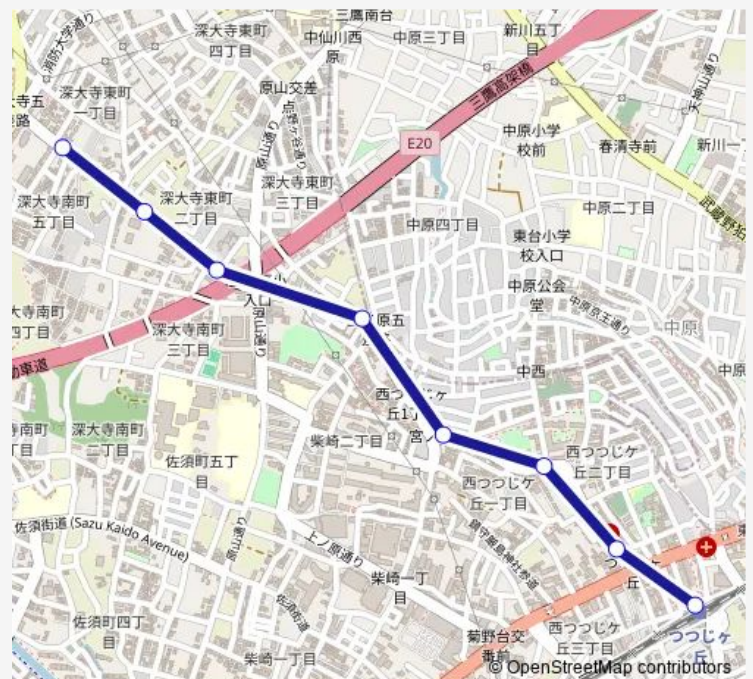

宮の上

西つつじヶ丘一丁目

金子

つつじヶ丘駅北口

Route schedule

西原 — つつじヶ丘駅北口

Monday 08:58

Tuesday —

Wednesday 08:58

Thursday 08:58

Friday —

Saturday 08:58

Sunday 08:58

Route info

Direction: 西原

Stops: 8

Trip Duration: 0 hour 12 min

丘 2 1-西 Bus time schedules and route maps are available in an offline PDF at busmaps.com. Use the busmaps.com website to see live bus times, train schedule or subway schedule, and step-by-step directions for all public transit in Chofu