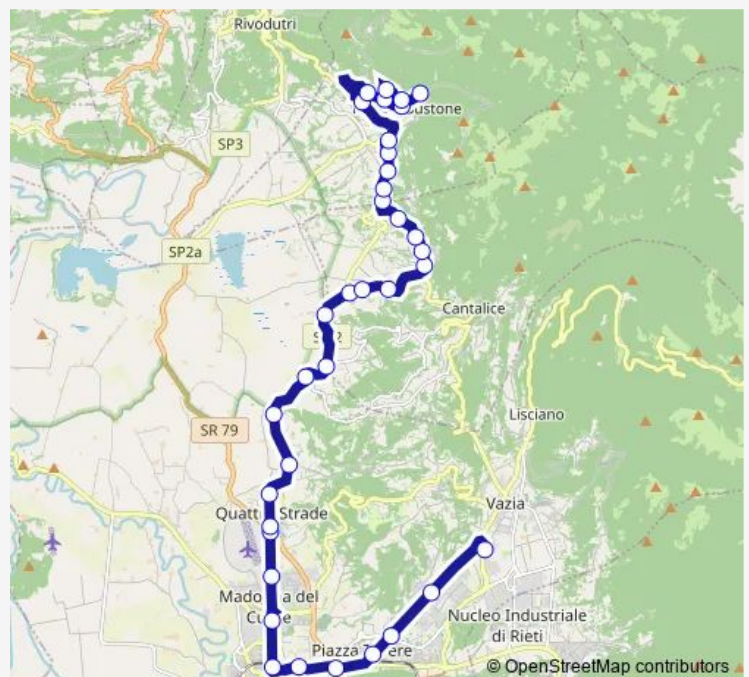

CANTALICE | Santa Margherita # f9649

CANTALICE | Lasca # f9650

CANTALICE | Fantauzzi # f9651

CANTALICE | Campo Pianelle # f9652

CANTALICE | Butrio # f9653

Route schedule

Rieti DEP # Rtdep — POGGIO BUSTONE | Piazza Missioni Francescane # f9196

Monday	15:00
Tuesday	15:00
Wednesday	15:00
Thursday	15:00
Friday	15:00
Saturday	—
Sunday	—

Route info

Direction: Rieti DEP # Rtdep

Stops: 36

Trip Duration: 0 hour 35 min

Rieti (Comune) - Poggio Bustone # Ri229a