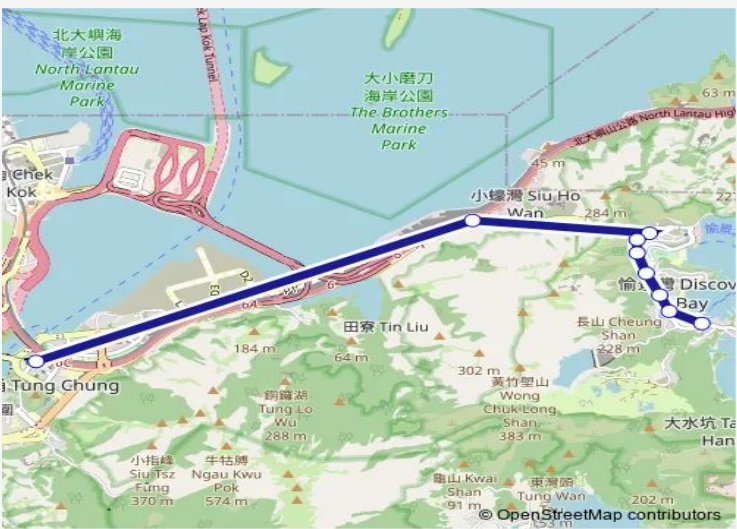

Route schedule

[Db] NON-Franchised BUS Loading AND Unloading Area OF Tung Chung Station BUS Terminus, TAT Tung Road[[Db] Tung Chung Station BUS Terminus][[Nlb] Tung Chung MTR Station][[Nlb] Tung Chung Station BUS Terminus — [Db] DB Plaza BUS Terminus[[Db] Discovery BAY Temporary BUS Terminus

Monday	06:00-24:00
Tuesday	06:00-24:00
Wednesday	06:00-24:00
Thursday	06:00-24:00
Friday	06:00-24:00
Saturday	06:00-00:30 ⁺¹
Sunday	06:00-24:00

Route info

Direction: [Db] NON-Franchised BUS Loading AND Unloading Area OF Tung Chung Station BUS Terminus, TAT Tung Road[[Db] Tung Chung Station BUS Terminus][[Nlb] Tung Chung MTR Station][[Nlb] Tung Chung Station BUS Terminus

Stops: 9

Trip Duration: 0 hour 25 min

Direction

[Db] DB Plaza BUS Terminus[[Db] Discovery BAY Temporary BUS Terminus — [Db] NON-Franchised BUS Loading AND Unloading Area OF Tung Chung Station BUS Terminus, TAT Tung Road[[Db] Tung Chung Station BUS Terminus[[Nlb] Tung Chung MTR Station[[Nlb] Tung Chung Station BUS Terminus