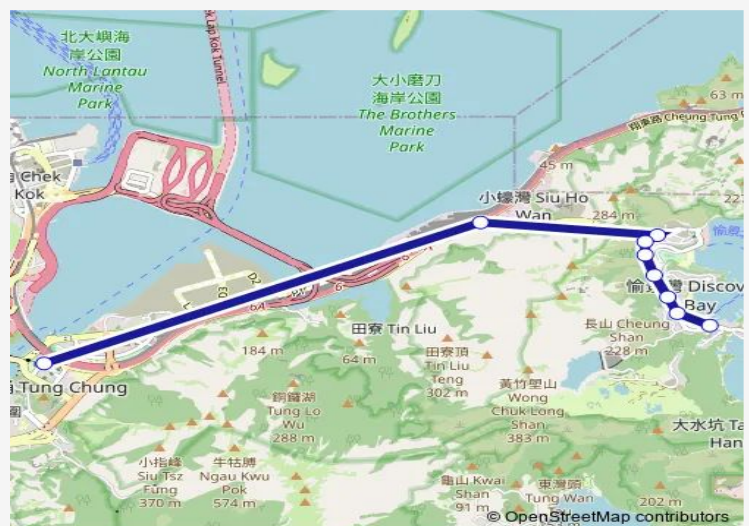

[Db] Discovery BAY Road Outside Joyful Mansion

[Db] Discovery BAY Road Opposite NEO Horizon

[Db] Discovery BAY Road Opposite Greenland Court

[Db] Discovery BAY Road Outside Parkridge Village

[Db] Discovery BAY Road Outside Block 41 OF Seabird Lane

[Db] Discovery BAY Road Outside Block 15 OF Seabird Lane

[Db] DB Plaza BUS Terminus|[Db] Discovery BAY Temporary BUS Terminus

Route schedule

[Db] NON-Franchised BUS Loading AND Unloading Area OF Tung Chung Station BUS Terminus, TAT Tung Road|[Db] Tung Chung Station BUS Terminus|[Nlb] Tung Chung MTR Station|[Nlb] Tung Chung Station BUS Terminus — [Db] DB Plaza BUS Terminus|[Db] Discovery BAY Temporary BUS Terminus

Monday	06:00-24:00
Tuesday	06:00-24:00
Wednesday	06:00-24:00
Thursday	06:00-24:00
Friday	06:00-24:00
Saturday	06:00-00:30 ⁺¹
Sunday	06:00-24:00

Route info

Direction: [Db] NON-Franchised BUS Loading AND Unloading Area OF Tung Chung Station BUS Terminus, TAT Tung Road|[Db] Tung Chung Station BUS Terminus|[Nlb] Tung Chung MTR Station|[Nlb] Tung Chung Station BUS Terminus

Stops: 9

Trip Duration: 0 hour 25 min

Direction

[Db] DB Plaza BUS Terminus[[Db] Discovery BAY Temporary BUS Terminus — [Db] NON-Franchised BUS Loading AND Unloading Area OF Tung Chung Station BUS Terminus, TAT Tung Road[[Db] Tung Chung Station BUS Terminus[[Nlb] Tung Chung MTR Station[[Nlb] Tung Chung Station BUS Terminus