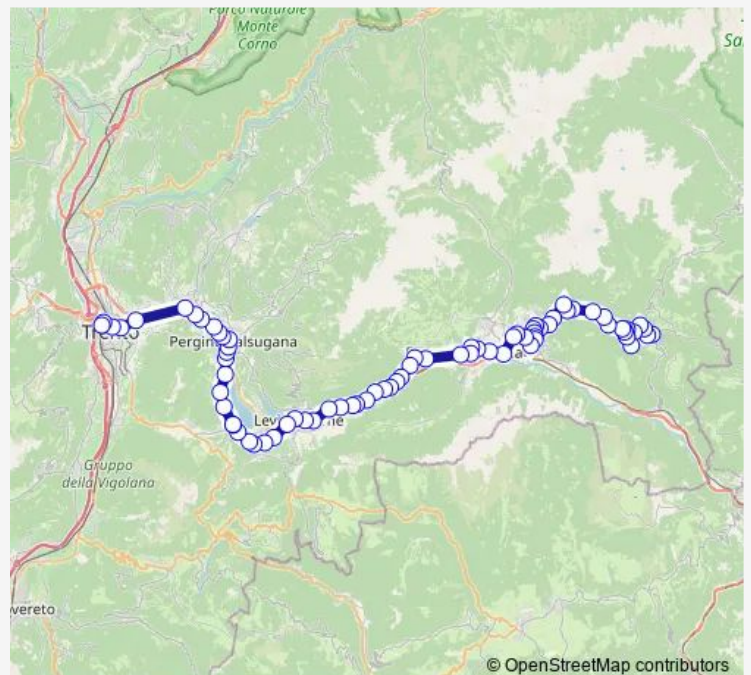

Monday 05:35-16:35

Tuesday 05:35-16:35

Wednesday 05:35-16:35

Thursday 05:35-16:35

Friday 05:35-16:35

Saturday 05:35-16:35

Sunday —

Route info

Direction:

Stops: 0

Trip Duration: — min

■ B401 — Trento-Pergine V.-Levico T.-Borgo V.

Direction

Trento. Autostazione — Castello Tesino

77 stops

[Open route schedule](#)