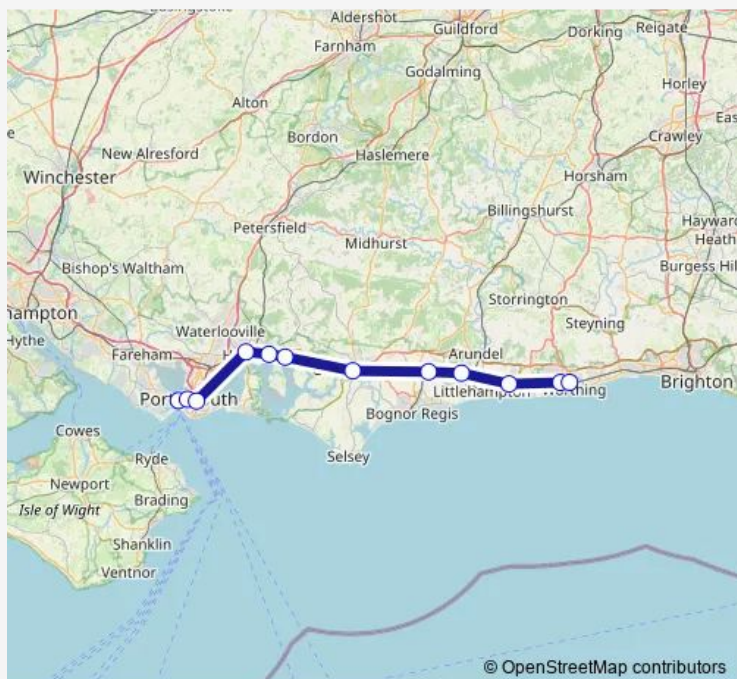

Rail Sn:Pmh->Wrh SN train service from PMH to Wrh

[Go to website](#)

Direction

Portsmouth Harbour — Worthing

12 stops

[Open route schedule](#)

Portsmouth Harbour

Portsmouth & Southsea

West Worthing

Worthing

Route schedule

Portsmouth Harbour — Worthing

Monday —

Tuesday —

Wednesday —

Thursday —

Friday —

Saturday —

Sunday 07:41-22:42

Route info

Direction: Portsmouth Harbour

Stops: 12

Trip Duration: 0 hour 59 min

■ Sn:Pmh->Wrh — SN train service from PMH to Wrh