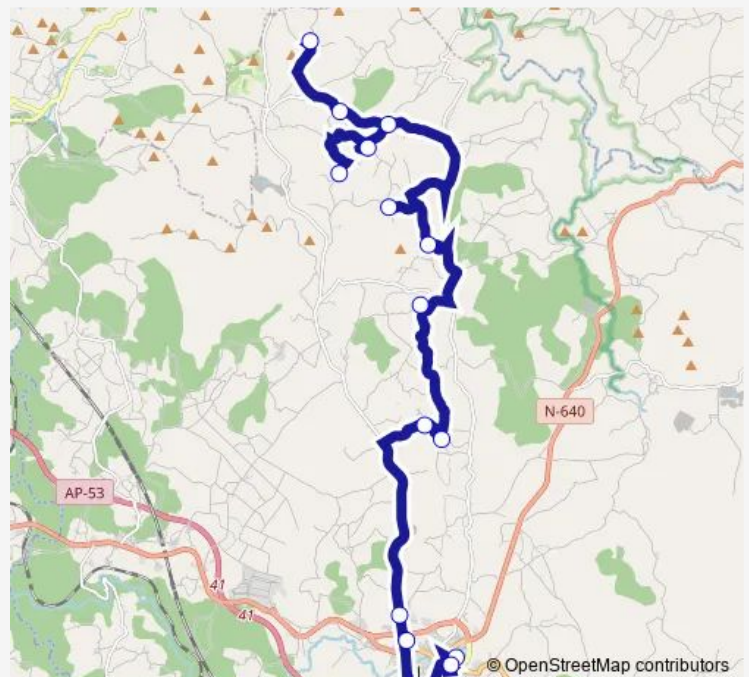

DirectionIES Ramón M^a Aller Ulloa — Cruce Toimil

15 stops

[Open route schedule](#)IES Ramón M^a Aller Ulloa

Ceip Xesús Golmar

IES Laxeiro

Carragoso I

Carragoso li

Fontecabalos

O Burgo

Erbo

Rielo

Cornado

VAL DO Carrio

Mato de Cercio

Cercio

Chares

Cruce Toimil

Route schedule

IES Ramón M^a Aller Ulloa — Cruce Toimil

Monday	14:35
Tuesday	14:35
Wednesday	14:35
Thursday	14:35
Friday	14:35
Saturday	—
Sunday	—

Route info

Direction: IES Ramón M^a Aller Ulloa

Stops: 15

Trip Duration: 0 hour 40 min

Xg699008 Bus time schedules and route maps are available in an offline PDF at busmaps.com. Use the busmaps.com website to see live bus times, train schedule or subway schedule, and step-by-step directions for all public transit in Silleda