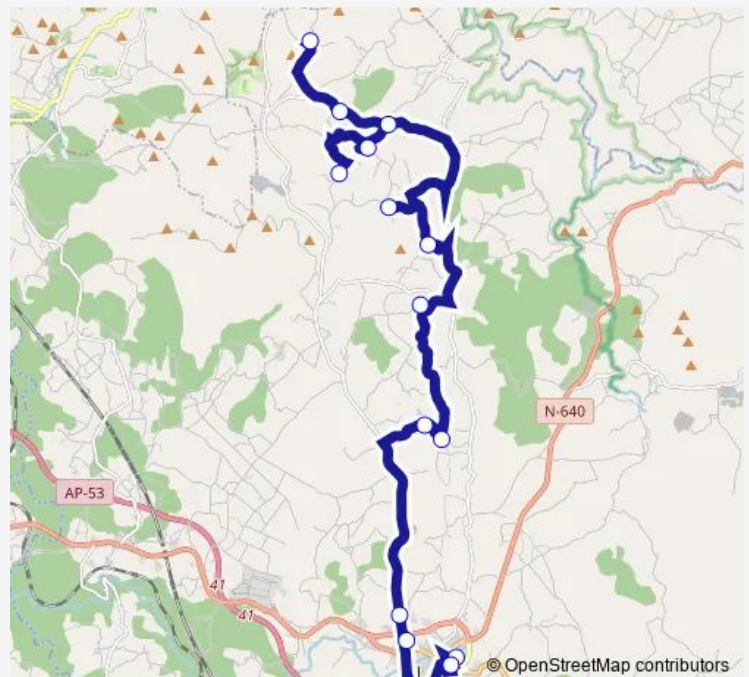

DirectionIES Ramón M^a Aller Ulloa — Cruce Toimil

15 stops

[Open route schedule](#)IES Ramón M^a Aller Ulloa

Ceip Xesús Golmar

IES Laxeiro

Carragoso I

Carragoso li

Fontecabalos

O Burgo

Erbo

Rielo

Cornado

VAL DO Carrio

Mato DE Cercio

Cercio

Chares

Cruce Toimil

Route schedule

IES Ramón M^a Aller Ulloa — Cruce Toimil

Monday 14:35

Tuesday 14:35

Wednesday 14:35

Thursday —

Friday 14:35

Saturday —

Sunday —

Route info

Direction: IES Ramón M^a Aller Ulloa

Stops: 15

Trip Duration: 0 hour 40 min

XG699008 Bus time schedules and route maps are available in an offline PDF at busmaps.com. Use the busmaps.com website to see live bus times, train schedule or subway schedule, and step-by-step directions for all public transit in Silleda