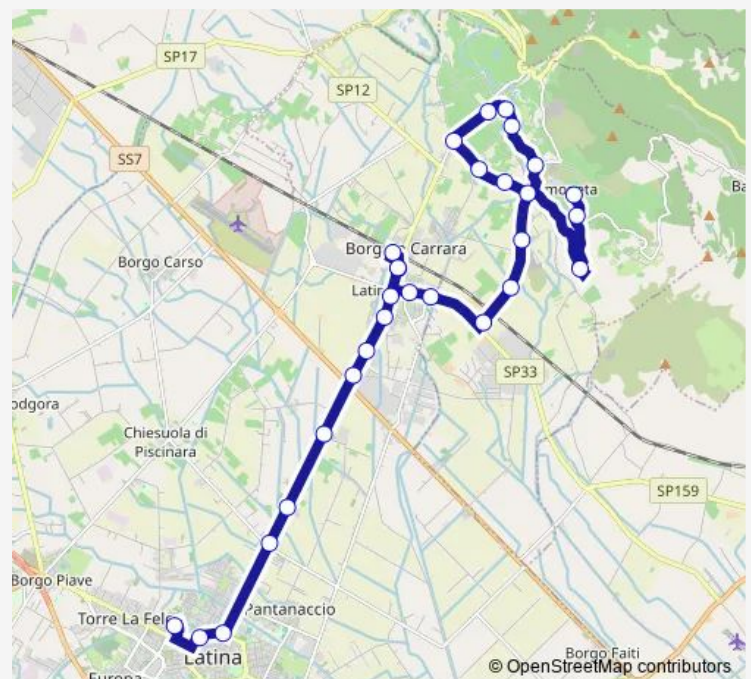

Sermoneta | San Michele # f3182

Sermoneta | Via Anime Sante Via Irto # f3183

Route schedule

Latina | Terminal Bus # f3092 — Sermoneta | Via Garibaldi # f3189

Monday 08:00-12:15

Tuesday 08:00-12:15

Wednesday 08:00-12:15

Thursday 08:00-12:15

Friday 08:00-12:15

Saturday 08:00-11:55

Sunday —

Route info

Direction: Latina | Terminal Bus # f3092

Stops: 29

Trip Duration: 0 hour 50 min

Latina - Sermoneta # Pv612a

Sermoneta | Via Anime Sante Via Sermonetana # f3184

Sermoneta | Via Sermonetana Via Vigne # f3071

Sermoneta | Via Sermonetana Via Norbana # f3185

Sermoneta | Via Sermonetana Via Pozzo Vione # f3186