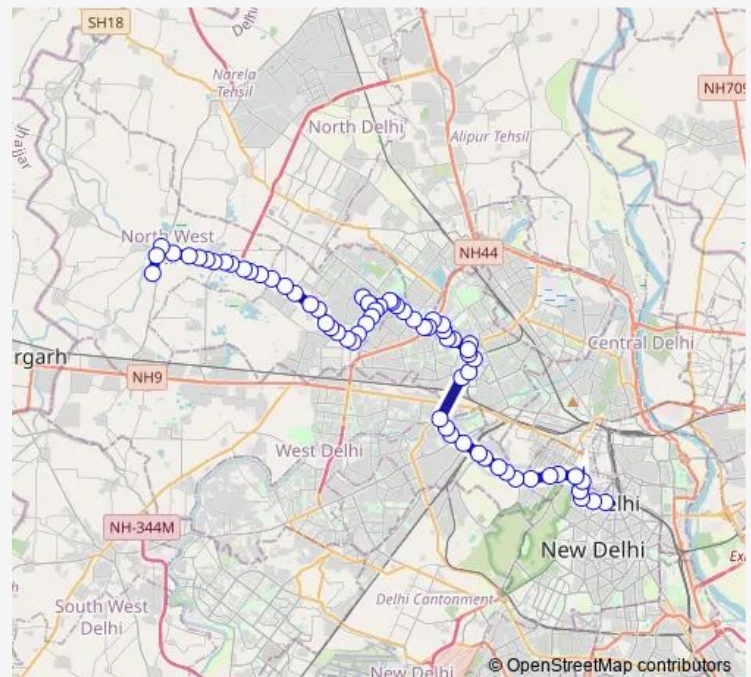

### Route schedule

Shivaji Stadium — Kanjhawala Depot

Monday 18:31-21:43

Tuesday 18:31-21:43

Wednesday 18:31-21:43

Thursday 18:31-21:43

Friday 18:31-21:43

Saturday 18:31-21:43

### Route info

Direction: Shivaji Stadium

Stops: 70

Trip Duration: 2 hour 2 min

114+990\_Up

Wazirpur Depot

Netaji Subhash Palace

Guru Govind Singh College