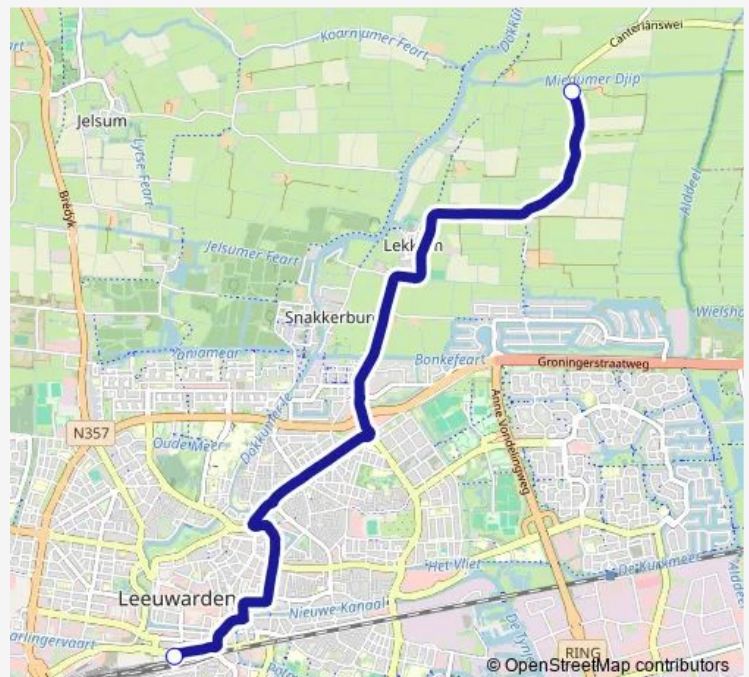

Bus 7711 Miedum - Leeuwarden Busstation

[Go to website](#)**Direction**

Miedum, Miedum — Leeuwarden, Busstation (Perron A)

2 stops

[Open route schedule](#)

Miedum, Miedum

Leeuwarden, Busstation (Perron A)

Route schedule

Miedum, Miedum — Leeuwarden, Busstation (Perron A)

Monday	06:55-21:55
Tuesday	06:55-21:55
Wednesday	06:55-21:55
Thursday	06:55-21:55
Friday	06:55-21:55
Saturday	07:55-21:55
Sunday	09:55-21:55

Route info

Direction: Miedum, Miedum

Stops: 2

Trip Duration: 0 hour 15 min

■ 7711 — Opstapper Miedum - Leeuwarden

Direction

Leeuwarden, Busstation (Perron A) — Miedum, Miedum

2 stops

[Open route schedule](#)

Route info

Direction: Leeuwarden, Busstation (Perron A)

Stops: 2

Trip Duration: 0 hour 15 min

7711 Bus time schedules and route maps are available in an offline PDF at busmaps.com. Use the busmaps.com website to see live bus times, train schedule or subway schedule, and step-by-step directions for all public transit in Leeuwarden