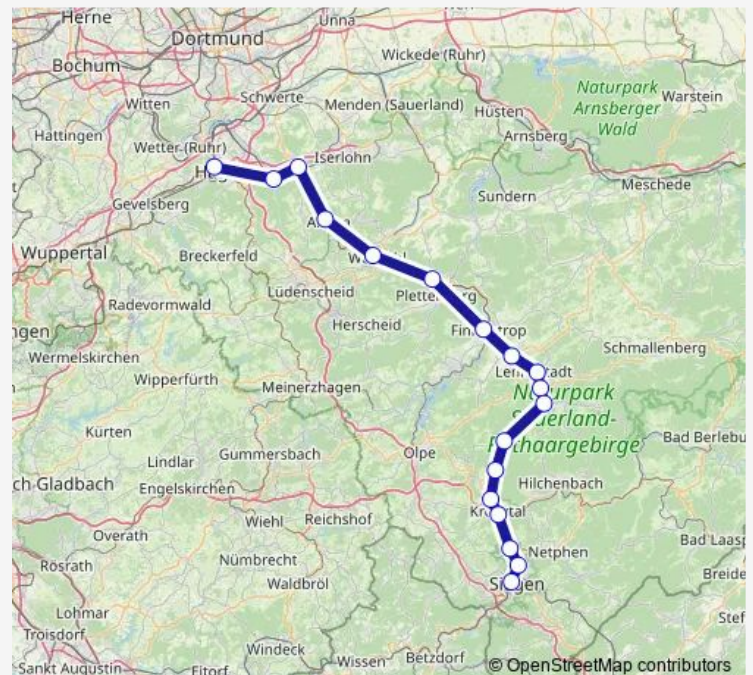

Route schedule

Hagen Hbf — Siegen Hbf

Monday 00:33-23:15

Tuesday 00:33-23:15

Wednesday 00:33-23:15

Thursday 05:42-18:42

Friday 05:42-18:42

Saturday 00:33-18:42

Sunday 00:33-23:15

Route info

Direction: Hagen Hbf

Stops: 18

Trip Duration: 1 hour 38 min

■ Rb91

Direction

Finnentrop Bf — Hagen Hbf

7 stops

[Open route schedule](#)

Finnentrop Bf

Plett., Bahnhof

Werdohl, Bahnhof

Altena, Bahnhof

Iserl., Letmathe Bf

Hagen Hohenlimburg Bf