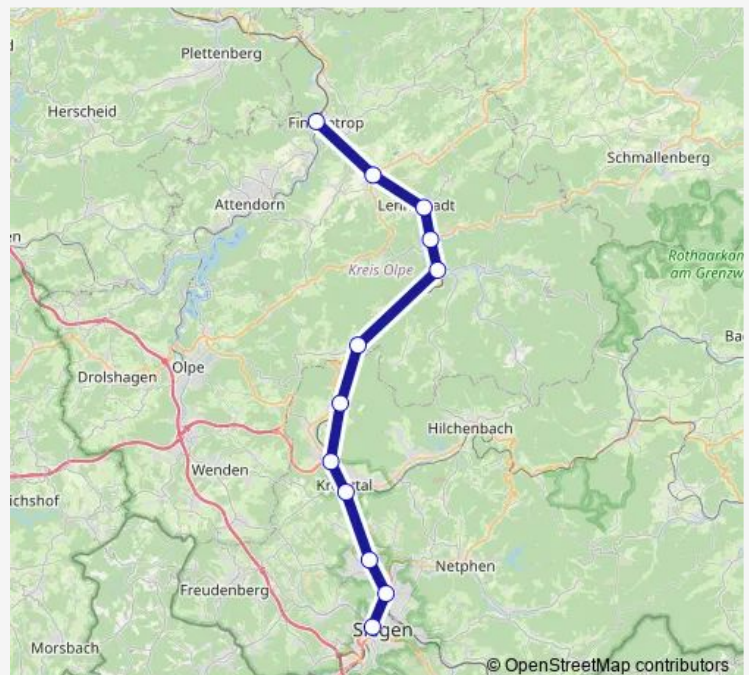

Regional Rail Service RB91

[Go to website](#)

Direction

Finnentrop Bf — Siegen Hbf

12 stops

[Open route schedule](#)

Finnentrop Bf

Lennestadt-Grevenbrück Bf

Friday 04:00

Saturday —

Sunday —

Route info

Direction: Finnentrop Bf

Stops: 12

Trip Duration: 0 hour 48 min

■ RB91

Direction

Siegen Hbf — Finnentrop Bf

12 stops

[Open route schedule](#)

Siegen Hbf

Siegen-Weidenau Bf

Siegen-Geisweid Bf

Kreuztal Bf