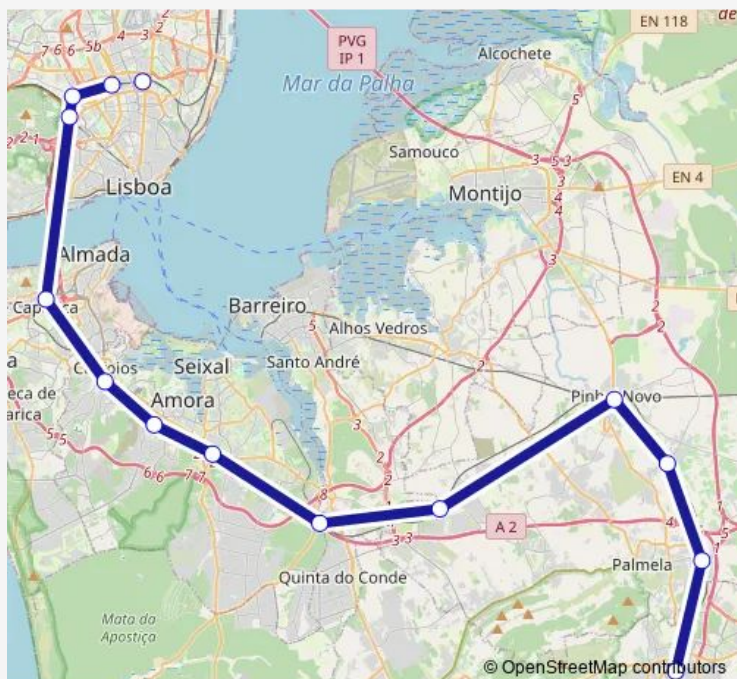

### Direction

Roma-Areeiro — Setúbal

14 stops

[Open route schedule](#)

Roma-Areeiro

Entrecampos

Sete Rios

Campolide

### Route schedule

Roma-Areeiro — Setúbal

Monday 05:43-00:43<sup>+1</sup>

Tuesday 05:43-00:43<sup>+1</sup>

Wednesday 05:43-00:43<sup>+1</sup>

Thursday 05:43-00:43<sup>+1</sup>

Friday 05:43-00:43<sup>+1</sup>

Saturday 06:43-23:43

Sunday 06:43-23:43

### Route info

Direction: Roma-Areeiro

Stops: 14

Trip Duration: 0 hour 58 min

Roma-Areeiro - Setúbal

Rail time schedules and route maps are available in an offline PDF at [busmaps.com](https://busmaps.com). Use the [busmaps.com](https://busmaps.com) website to see live bus times, train schedule or subway schedule, and step-by-step directions for all public transit in Lisbon