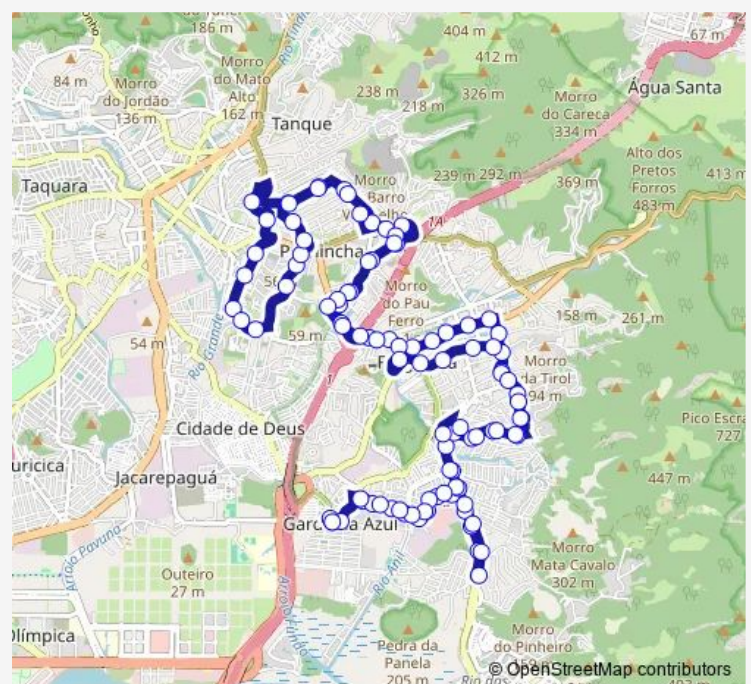

Bus 987 Gardênia Azul - Pechincha

[Go to website](#)

Direction

Terminal Arquiteto Julius Sass : Plataforma B — Terminal
Arquiteto Julius Sass : Plataforma B

98 stops

[Open route schedule](#)

Terminal Arquiteto Julius Sass : Plataforma B

Menta

Caminhos da Barra

Up Barra Mais

Represa dos Ciganos

Canal do Anil

Otávio Malta

Soldado João de Deus Araújo

Soldado Mário Kozel Filho

Wilson França

Parkjacarepaguá

Cândido Mota Filho

Lagoa Santa

Jardim Clarice

Lagoa Santa

Lagoa Grande

Parkjacarepaguá

Araticum

Carlos Argemiro Camargo

Uruçanga

São Guilherme de Norwich

Route schedule

Terminal Arquiteto Julius Sass : Plataforma B — Terminal
Arquiteto Julius Sass : Plataforma B

Monday 00:00

Tuesday 00:00

Wednesday 00:00

Thursday 00:00

Friday 00:00

Saturday 00:00

Sunday 00:00

Route info

Direction: Terminal Arquiteto Julius Sass : Plataforma B

Stops: 98

Trip Duration: 1 hour 26 min

987 — Gardênia Azul - Pechincha