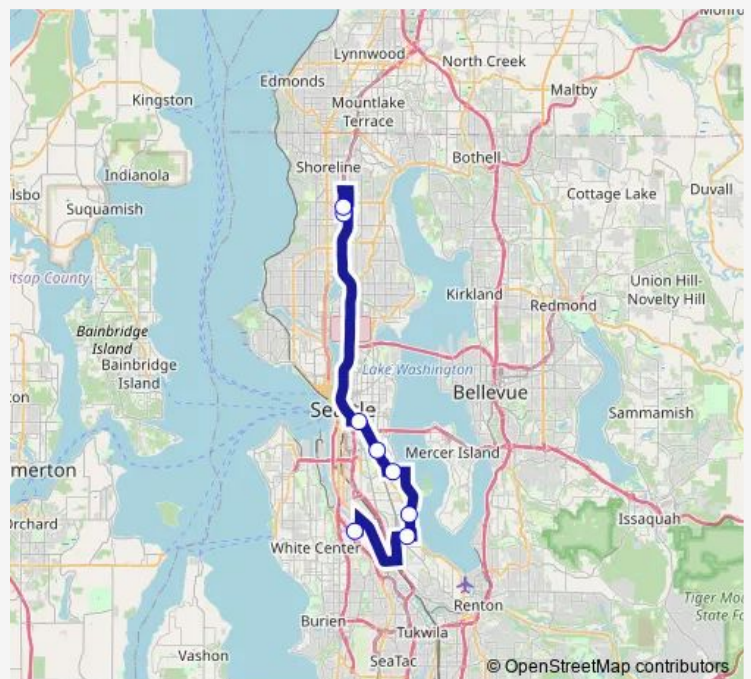

S Dearborn St & Corwin Pl S

Mount Baker Transit Center - Bay 2

S Genesee St & Cascadia Ave S

Seward Park Ave S & S Othello St

S Henderson St & Rainier Ave S

S Cloverdale St & 12th Ave S

Route schedule

NE 135th St & 1st Ave Ne — S Cloverdale St & 12th Ave S

Monday 15:33

Tuesday 15:33

Wednesday 15:33

Thursday 15:33

Friday 15:33

Saturday —

Sunday —

Route info

Direction: NE 135th St & 1st Ave Ne

Stops: 8

Trip Duration: 1 hour 23 min

■ 987

Direction

S Cloverdale St & 8th Ave S — 1st Ave NE & NE 140th St

10 stops

[Open route schedule](#)

Thursday 06:45

Friday 06:45

Saturday —

Sunday —

Route info

Direction: S Cloverdale St & 8th Ave S

Stops: 10

Trip Duration: 1 hour 20 min