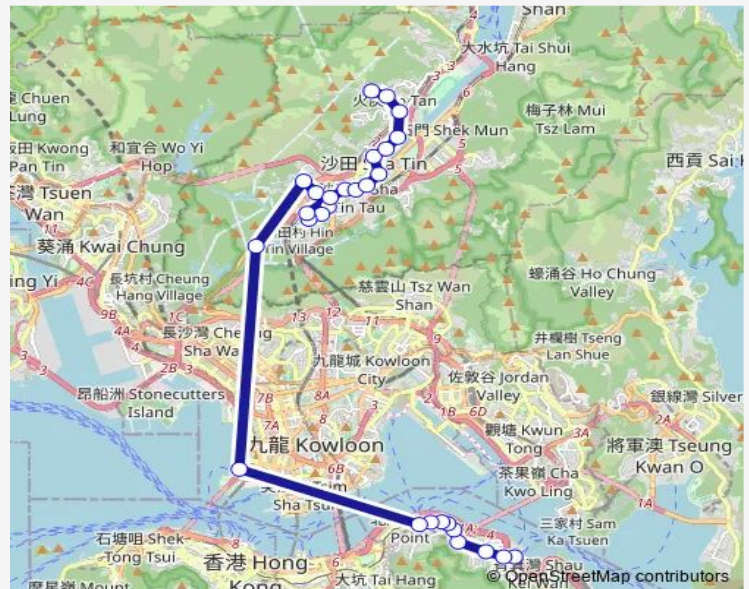

Route schedule

[Ctb] Munsang College (Hong Kong Island), TAI ON Street[[Kmb+Ctb] MUN Sang College HK Is-land/
Munsang College (Hong Kong Island), TAI ON Street — [Ctb] Chun Yeung Estate[[Kmb] FO TAN Chun Yeung Estate

Monday	17:00-18:20
Tuesday	17:00-18:20
Wednesday	17:00-18:20
Thursday	17:00-18:20
Friday	17:00-18:20
Saturday	—
Sunday	—

Route info

Direction: [Ctb] Munsang College (Hong Kong Island), TAI ON Street[[Kmb+Ctb] MUN Sang College HK Is-land/
Munsang College (Hong Kong Island), TAI ON Street

Stops: 28

Trip Duration: 1 hour 12 min

[Ctb] Tsing SHA Highway BUS-BUS Interchange[[Kmb]
Tsing SHA Highway Bbi[[Lwb] Tsing SHA Highway Bbi

[Ctb] MEI FAI Street[[Kmb] MEI FAI Street[[Lwb] MEI FAI
Street

[Ctb] TAI WAI Market, MEI TIN Road[[Kmb+Ctb] TAI WAI
Market/
Tai WAI Market, MEI TIN Road[[Kmb] TAI WAI
Market[[Lwb] TAI WAI Market