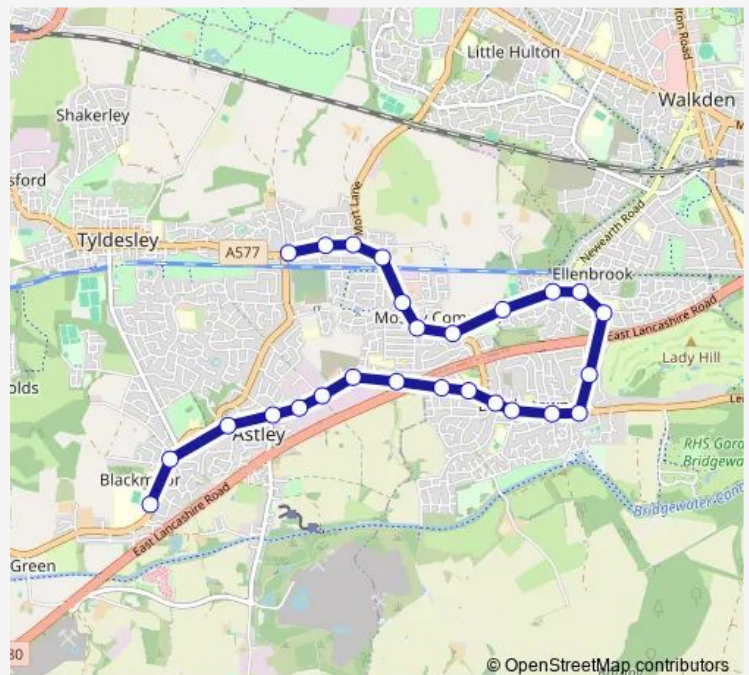

Route schedule

Hough Lane — St Mary's RC High School

Monday	07:22
Tuesday	07:22
Wednesday	07:22
Thursday	07:22
Friday	07:22
Saturday	—
Sunday	—

Route info

Direction: Hough Lane

Stops: 26

Trip Duration: 0 hour 48 min

■ 987 — St Mary's Catholic High School - Atherton

Wallwork Road

Coach Road

The Straits

Miners Arms

St Mary's RC High School

Direction

St Mary's RC High School — Hough Lane

26 stops

[Open route schedule](#)

St Mary's RC High School

Miners Arms

The Straits

Coach Road

Wallwork Road

Kennedy Road

Thursday 15:00

Friday 15:00

Saturday —

Sunday —

Route info

Direction: St Mary's RC High School

Stops: 26

Trip Duration: 0 hour 20 min