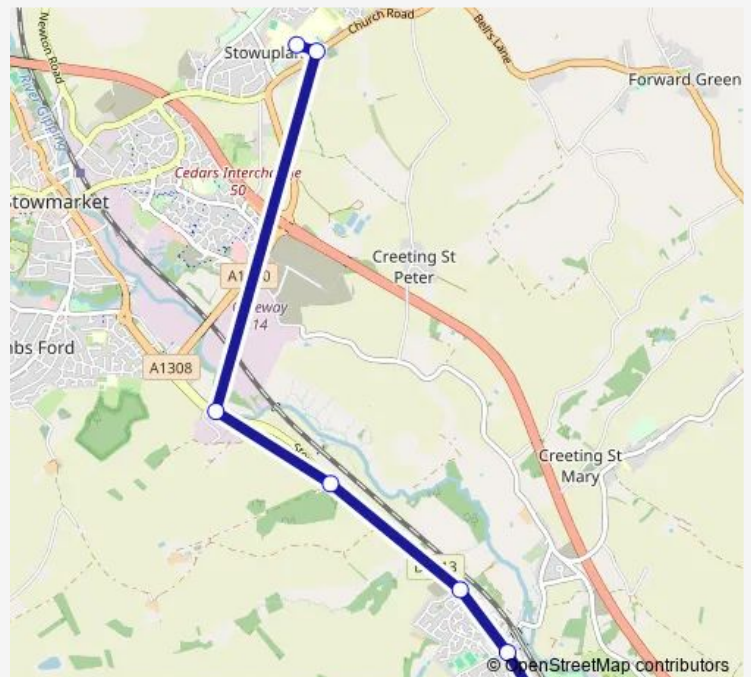

Tuesday 15:35

Wednesday 15:35

Thursday 15:35

Friday 15:35

Saturday —

Sunday —

Route info

Direction: High School

Stops: 7

Trip Duration: 0 hour 17 min

■ 987 — Needham Market - Stowupland High School

Direction

The Swan — High School

8 stops

[Open route schedule](#)

The Swan

Route info

Direction: The Swan

Stops: 8

Trip Duration: 0 hour 18 min

987 Bus time schedules and route maps are available in an offline PDF at busmaps.com. Use the busmaps.com website to see live bus times, train schedule or subway schedule, and step-by-step directions for all public transit in Ipswich