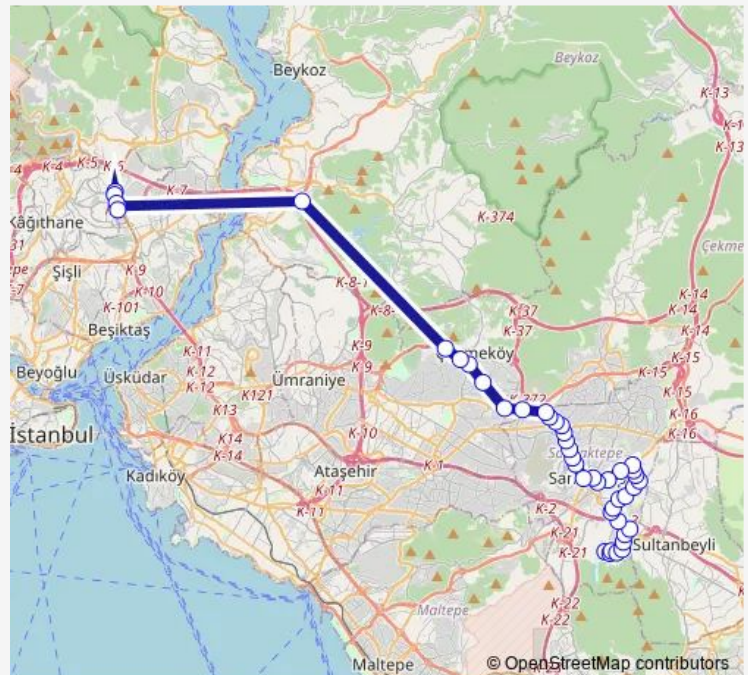

Rüheyda Sokak

Atayolu Caddesi

Samandira Mesleki VE Teknik Anadolu Lisesi

Route schedule

Recep Tayyip Erdoğan Caddesi — 4.Levent Metro

Monday 05:50-20:15

Tuesday 05:50-20:15

Wednesday 05:50-20:15

Thursday 05:50-20:15

Friday 05:50-20:15

Saturday 06:00-16:50

Sunday —

Route info

Direction: Recep Tayyip Erdoğan Caddesi

Stops: 44

Trip Duration: 1 hour 29 min

122v — 4.Levent Metro - Recep Tayyip Erdoğan Caddesi

BusMaps

Samandira KIZ Anadolu İmam Hatip Lisesi

Sancaktepe Emniyet

Babürşah Caddesi

Altinordu Caddesi

Kuğu Sokak

Prof.Dr.Feriha ÖZ Hastanesi