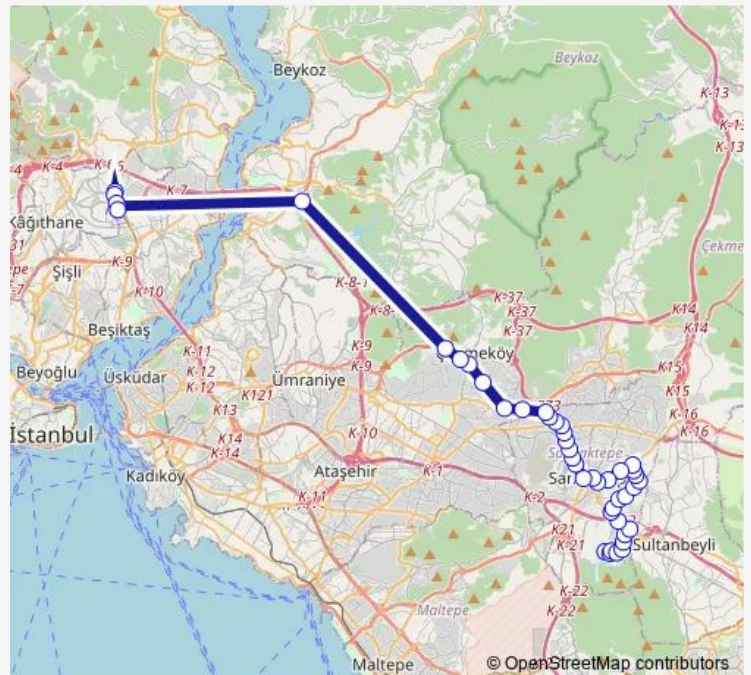

RÜHEYDA SOKAK

Atayolu Caddesi

Samandira Mesleki VE Teknik Anadolu Lisesi

Route schedule

Recep Tayyip Erdoğan Caddesi — 4.LEVENT METRO

Monday 05:50-20:15

Tuesday 05:50-20:15

Wednesday 05:50-20:15

Thursday 05:50-20:15

Friday 05:50-20:15

Saturday 06:00-16:50

Sunday —

Route info

Direction: Recep Tayyip Erdoğan Caddesi

Stops: 44

Trip Duration: 1 hour 29 min

122V — 4.Levent Metro - Recep Tayyip Erdoğan Caddesi

BusMaps

Samandira KIZ Anadolu İmam Hatip Lisesi

Sancaktepe Emniyet

BABÜRŞAH CADDESİ

ALTINORDU CADDESİ

KUĞU SOKAK

PROF.DR.FERİHA ÖZ HASTANESİ