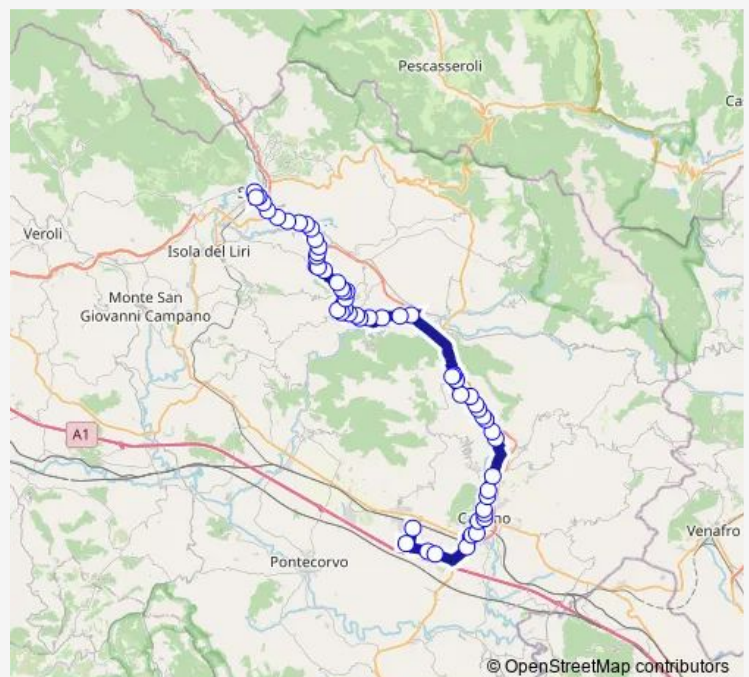

Wednesday 22:20

Thursday 22:20

Friday 22:20

Saturday —

Sunday —

**Route info**

Direction: Piedimonte | Cancelli Fiat 1 # f4681

Stops: 57

Trip Duration: 1 hour 13 min

Zona Industriale - Sora # So156d

Belmonte C. | Via Forca Acero Via Vicenna # f7713

Belmonte C. | Collemarone # f7714

Belmonte C. | Via Collemarone Via Vecchia # f7715

Belmonte C. | Vaccareccia # f7716