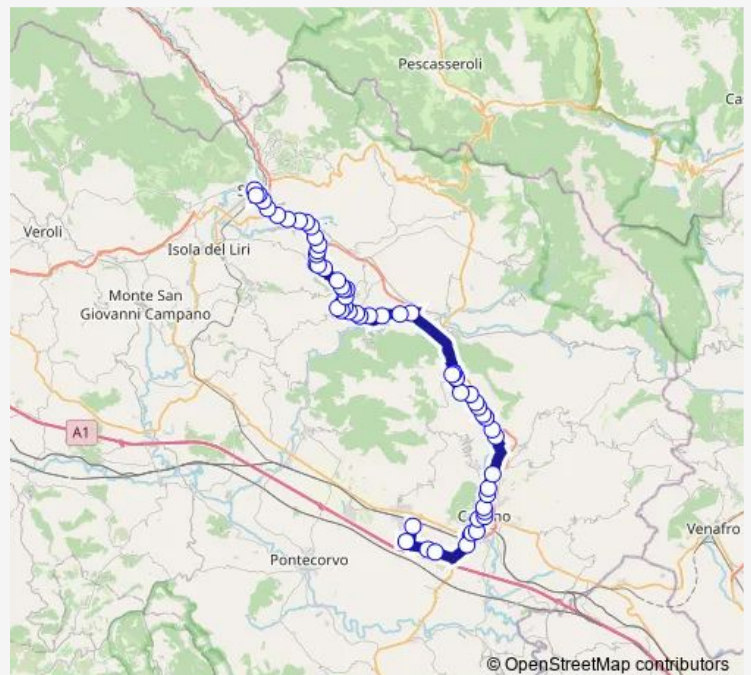

Wednesday 22:20

Thursday 22:20

Friday 22:20

Saturday —

Sunday —

**Route info**

Direction: Piedimonte | Cancelli Fiat 1 # f4681

Stops: 57

Trip Duration: 1 hour 13 min

Zona Industriale - Sora # So156d

BELMONTE C. | Via Forca Acero Via Vicenna # f7713

BELMONTE C. | Collemarone # f7714

BELMONTE C. | Via Collemarone Via Vecchia # f7715

BELMONTE C. | Vaccareccia # f7716