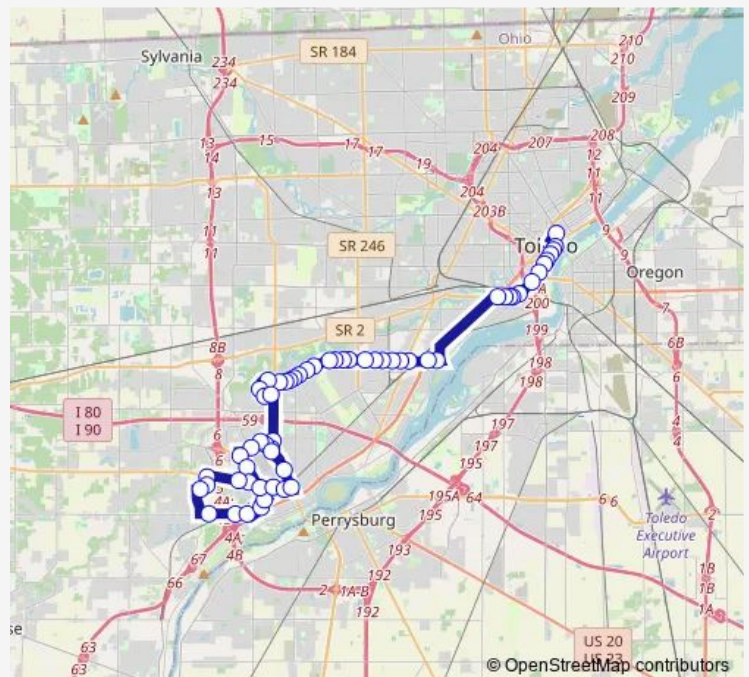

### Direction

Huron & Orange NE (APT Side) — Meijer Maumee

59 stops

[Open route schedule](#)

Huron & Orange NE (APT Side)

Summit & Adams Ne

Summit & Madison Nw

Summit & Jefferson Nw

Western & Canal Ne

Broadway & Kenyon Ne

Glendale & Anthony Wayne Trail Ne

Glendale & Glenbrook Ne

Glendale & Gateway Ne

Glendale & Luscombe Ne

Glendale & Oak Hill Ne

Glendale & Utmc Ne

### Route schedule

Huron & Orange NE (APT Side) — Meijer Maumee

Monday 06:00-21:30

Tuesday 06:00-21:30

Wednesday 06:00-21:30

Thursday 06:00-21:30

Friday 06:00-21:30

Saturday 08:30-20:30

### Route info

Direction: Huron & Orange NE (APT Side)

Stops: 59

Trip Duration: 1 hour 2 min

31g — Detour Maumee via Broadway/Glendale

Glendale & Juliet Ne

Glendale & Beverly Hills Ne

Glendale & Highland Green Ne