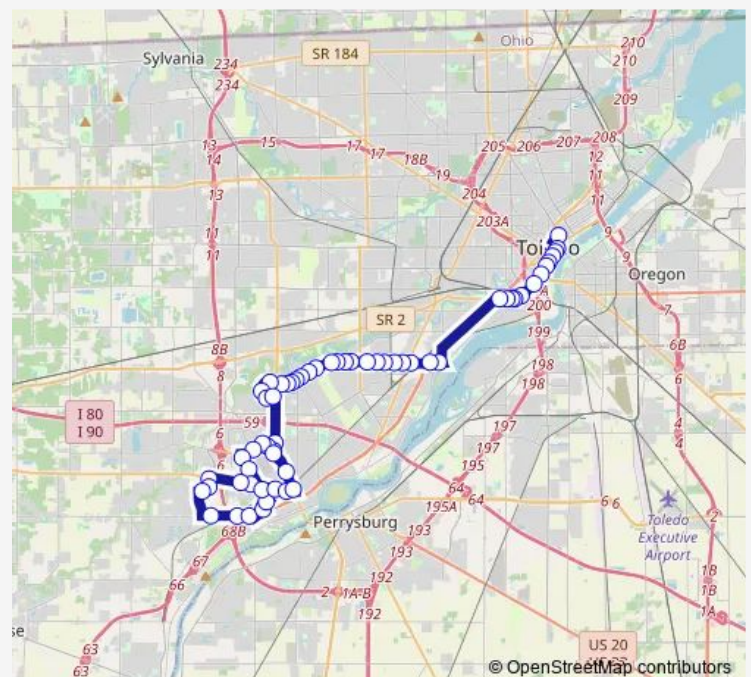

Western & Field Ne

Western & Wasaon Ne

Western & Canal Ne

Broadway & Kenyon Ne

Glendale & Anthony Wayne Trail Ne

Glendale & Glenbrook Ne

Glendale & Gateway Ne

Glendale & Luscombe Ne

Glendale & Oak Hill Ne

Glendale & Utmc Ne

Glendale & Southland Ne

Route schedule

Huron & Orange NE (APT Side) — Meijer Maumee

Monday 06:00-21:30

Tuesday 06:00-21:30

Wednesday 06:00-21:30

Thursday 06:00-21:30

Friday 06:00-21:30

Saturday 08:30-20:30

Sunday 08:30-18:30

Route info

Direction: Huron & Orange NE (APT Side)

Stops: 59

Trip Duration: 1 hour 2 min

31G — Detour Maumee via Broadway/Glendale

Glendale & Juliet Ne

Glendale & Beverly Hills Ne

Glendale & Highland Green Ne

Glendale & Cherrylawn Nw

Glendale & Fallbrook Ne

Glendale & Green Valley Ne

Glendale & Garden Ridge Nw