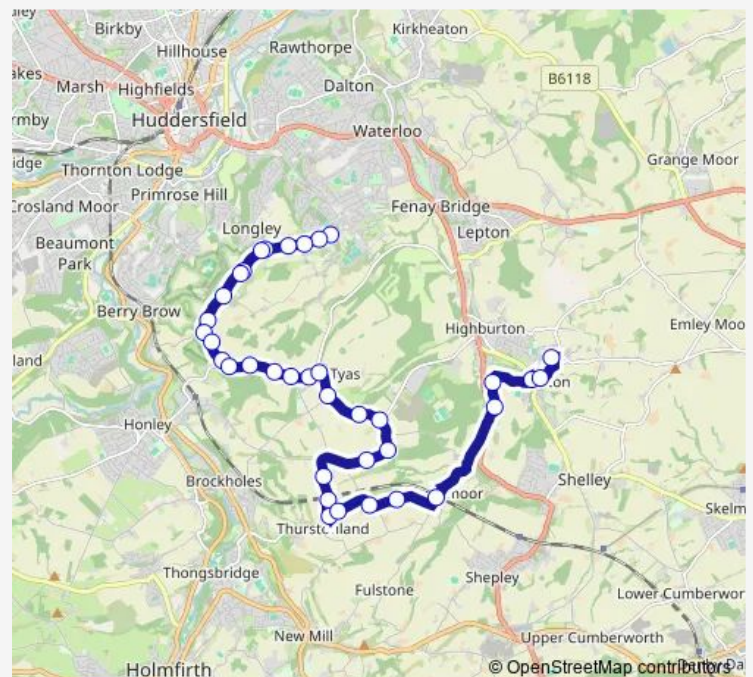

### Route schedule

Westgate Sharp Lane — Middle School

Monday 08:15

Tuesday 08:15

Wednesday 08:15

Thursday 08:15

Friday 08:15

Saturday —

### Route info

Direction: Westgate Sharp Lane

Stops: 36

Trip Duration: 0 hour 30 min

■ K82

Farnley Road Storthes Hall Ln

Green Side Rd Wood Lane

Green Side Road Green Side