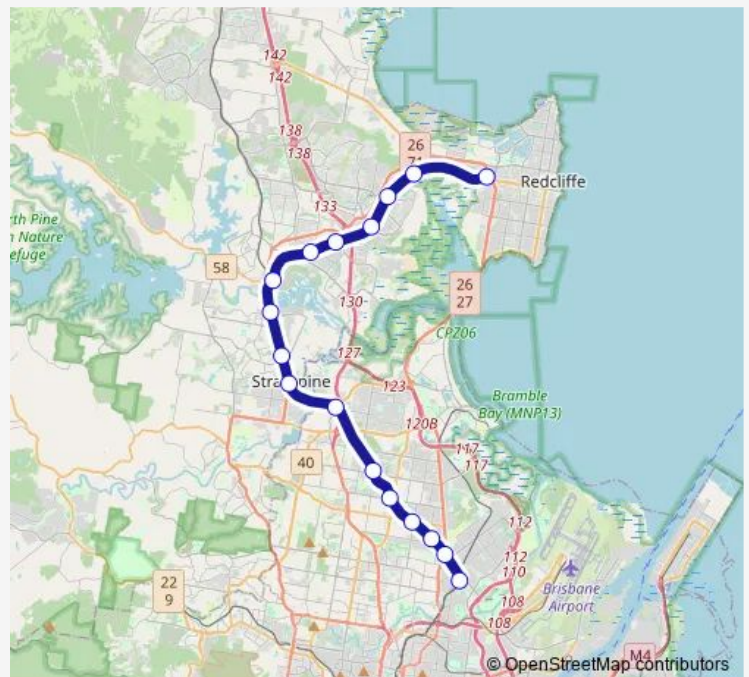

Kallangur station, platform 2

Murrumba Downs station, platform 2

Mango Hill station, platform 2

Mango Hill East station, platform 2

Rothwell station, platform 2

Kippa-Ring station, platform 2

Route schedule

Northgate station, platform 2 — Kippa-Ring station, platform 2

Monday —

Tuesday —

Wednesday —

Thursday —

Friday 15:20-19:05

Saturday —

Sunday —

Route info

Direction: Northgate station, platform 2

Stops: 17

Trip Duration: 0 hour 42 min

Direction

Northgate station, platform 2 — Kippa-Ring station, platform 1

17 stops

[Open route schedule](#)

Northgate station, platform 2

Virginia station, platform 2

Sunshine station, platform 2

Geebung station, platform 2

Zillmere station, platform 2

Carseldine station, platform 2

Bald Hills station, platform 2