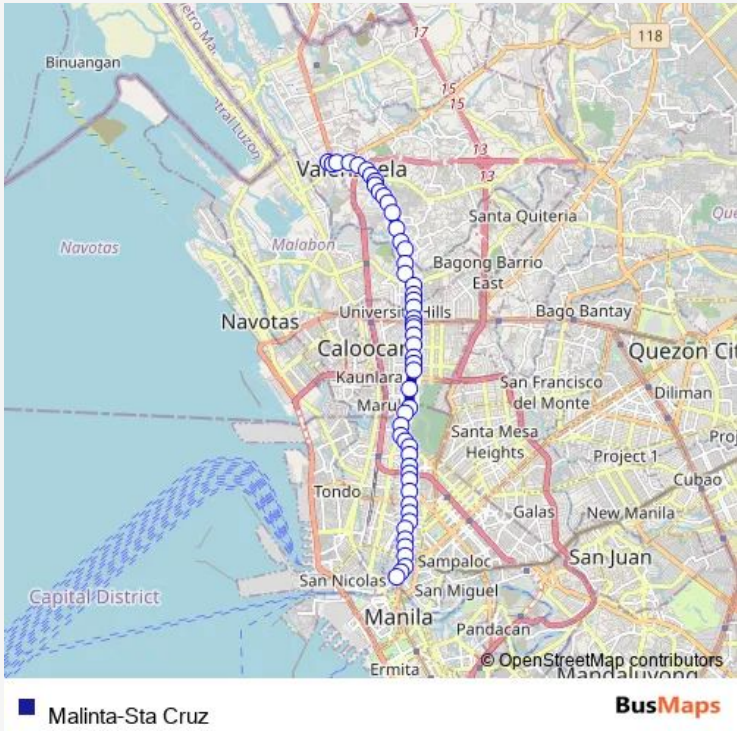

Bus Malinta-Sta Cruz

[Go to website](#)

Direction
 Jolibee, Macarthur Highway, Malinta, Valenzuela City — Plaza Santa Cruz, Manila City

52 stops

[Open route schedule](#)

- Jolibee, Macarthur Highway, Malinta, Valenzuela City
- Malinta Elementary School, Macarthur Highway, Malinta, Valenzuela City
- Macarthur Highway / Maysan Road Intersection, Malinta, Valenzuela City
- Flying V Gas, Macarthur Highway, Valenzuela City
- South supermarket, Macarthur Highway, Valenzuela City
- Bureau of Telecom Training Institute, Macarthur Highway, Valenzuela City
- Karuhatan Public Market, Macarthur Highway, Valenzuela City
- Macro Lpg, Macarthur Highway, Valenzuela City
- Macarthur Highway / San Francisco, Macarthur Highway, Karuhatan, Valenzuela City
- SM Center Valenzuela, Macarthur Highway, Valenzuela City
- Macarthur Highway / Cayetano Intersection, Valenzuela City
- Novo Dep. Store, Macarthur Highway, Valenzuela City
- Bread of Life, Macarthur Highway, Valenzuela City
- Our Lady of Fatima University College of Medicine, Macarthur Highway, Valenzuela City
- Bearsea Auto Supply, Macarthur Highway, Valenzuela City
- Calalang General Hospital, Macarthur Highway, Malabon City
- CDC Manufacturing, Macarthur Highway, Malabon City

Route schedule
 Jolibee, Macarthur Highway, Malinta, Valenzuela City — Plaza Santa Cruz, Manila City

Monday	00:00
Tuesday	00:00
Wednesday	00:00
Thursday	00:00
Friday	00:00
Saturday	00:00
Sunday	00:00

Route info

Direction: Jolibee, Macarthur Highway, Malinta, Valenzuela City

Stops: 52

Trip Duration: 0 hour 58 min

Macarthur Highway / Del Monte Intersection, Malabon City

Malabon City / Victoneta Avenue Intersection, Malabon City

Potrero Heights Elementary School, Macarthur Highway, Malabon City

Macarthur Highway / Lazones Intersection, Malabon City

Floresco North Mortuary, Macarthur Highway, Caloocan City

Bonifacio Market, Macarthur Highway, Caloocan City