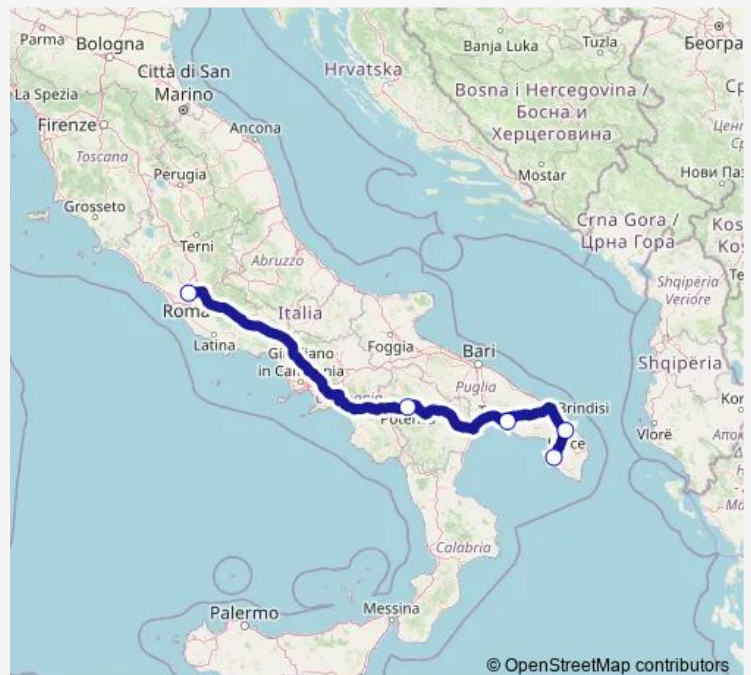

**Bus Flixbus 1570 Roma - Lecce - Gallipoli**[Go to website](#)**Direction**

Rome Tiburtina Bus station — Gallipoli

5 stops

[Open route schedule](#)

Rome Tiburtina Bus station

Potenza

Taranto (Terminal Cimino)

Lecce

Gallipoli

**Route schedule**

Rome Tiburtina Bus station — Gallipoli

Monday	04:50
Tuesday	04:50
Wednesday	—
Thursday	04:50
Friday	04:50
Saturday	04:50
Sunday	04:50

**Route info**

Direction: Rome Tiburtina Bus station

Stops: 5

Trip Duration: 8 hour 35 min

Flixbus 1570 — Roma - Lecce - Gallipoli

## Direction

Gallipoli — Rome Tiburtina Bus station

5 stops

[Open route schedule](#)

Gallipoli

Lecce

Taranto (Terminal Cimino)

Potenza