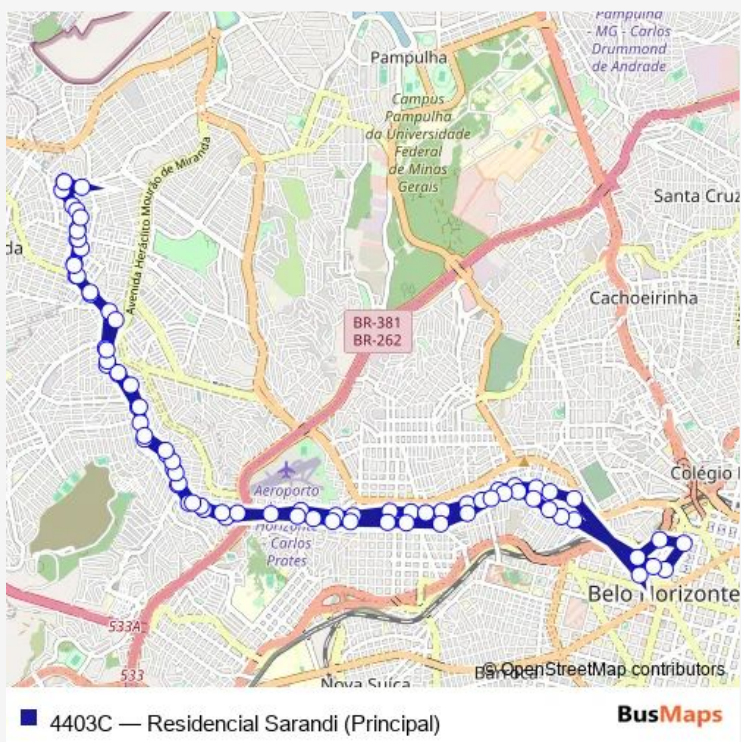

Bus 4403C Residencial Sarandi (Principal)

[Go to website](#)

Direction
 Rua Herbert De Souza 220 — Rua Herbert De Souza 220
 82 stops
[Open route schedule](#)

- Rua Herbert De Souza 220
- Rua Mario Pinheiro De Souza 93
- Rua Jornalista Geraldo Resende 683
- Rua Jornalista Geraldo Resende 471
- Rua Adenir Pereira De Souza 53
- Rua Hudson Magalhaes Marques 83
- Rua Jornalista Helvidio Prisco 37
- Rua Quitandinha 295
- Rua Imperial 3835
- Rua Imperial 3645
- Ave Brigadeiro Eduardo Gomes 2371
- Ave Brigadeiro Eduardo Gomes 1963
- Ave Brigadeiro Eduardo Gomes 1905
- Ave Brigadeiro Eduardo Gomes 1485
- Ave Brigadeiro Eduardo Gomes 1325
- Ave Brigadeiro Eduardo Gomes 1163
- Ave Brigadeiro Eduardo Gomes 853
- Ave Brigadeiro Eduardo Gomes 645
- Ave Brigadeiro Eduardo Gomes 427
- Ave Ivai 951
- Ave Ivai 555

Route schedule
 Rua Herbert De Souza 220 — Rua Herbert De Souza 220

Monday	05:45-22:32
Tuesday	05:45-22:32
Wednesday	05:45-22:32
Thursday	05:45-22:32
Friday	05:45-22:32
Saturday	06:30-23:10
Sunday	—

Route info
 Direction: Rua Herbert De Souza 220
 Stops: 82
 Trip Duration: 1 hour 42 min