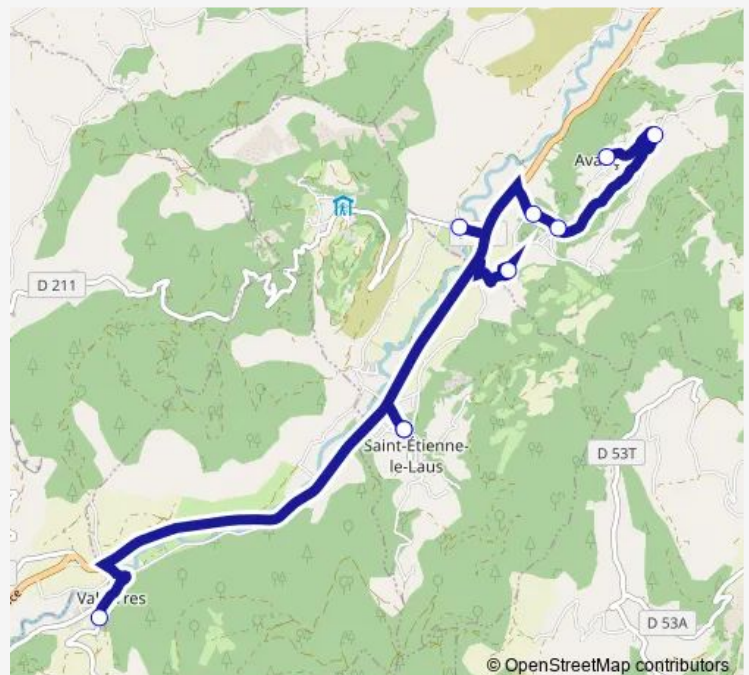

Tuesday 08:01

Wednesday —

Thursday 08:01

Friday 08:01

Saturday —

Sunday —

Route info

Direction: Avançon - Village

Stops: 9

Trip Duration: 0 hour 24 min

Direction

École de St Etienne Le Laus — La Plaine La poterie

9 stops

[Open route schedule](#)

École de St Etienne Le Laus

Ecole de Valsерres

École de St Etienne Le Laus

L'Hôpital

Chausseroire Hameau

Lotissement de L'Isclе

La Montagne

Avançon - Village

La Plaine La poterie

Route schedule

Route info

Direction: École de St Etienne Le Laus

Stops: 9

Trip Duration: 0 hour 33 min

5311 Bus time schedules and route maps are available in an offline PDF at busmaps.com. Use the busmaps.com website to see live bus times, train schedule or subway schedule, and step-by-step directions for all public transit in Gap