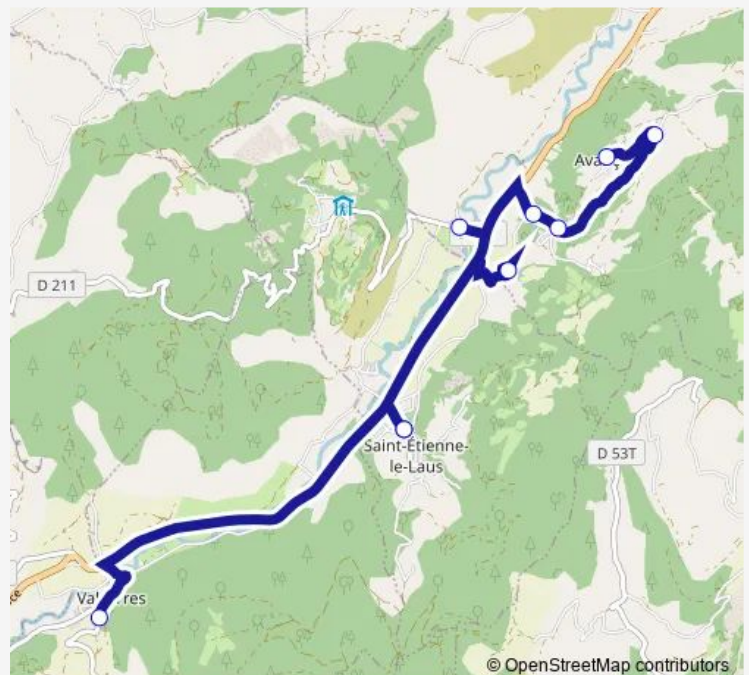

Tuesday 08:01

Wednesday —

Thursday 08:01

Friday 08:01

Saturday —

Sunday —

Route info

Direction: Avançon - Village

Stops: 9

Trip Duration: 0 hour 24 min

Direction

École de St Etienne Le Laus — La Plaine La poterie

9 stops

[Open route schedule](#)

École de St Etienne Le Laus

Ecole de Valsерres

École de St Etienne Le Laus

L'Hôpital

Chausseroire Hameau

Lotissement de L'Isclе

La Montagne

Avançon - Village

La Plaine La poterie

Route schedule

Route info

Direction: École de St Etienne Le Laus

Stops: 9

Trip Duration: 0 hour 33 min

5311 Bus time schedules and route maps are available in an offline PDF at busmaps.com. Use the busmaps.com website to see live bus times, train schedule or subway schedule, and step-by-step directions for all public transit in Gap