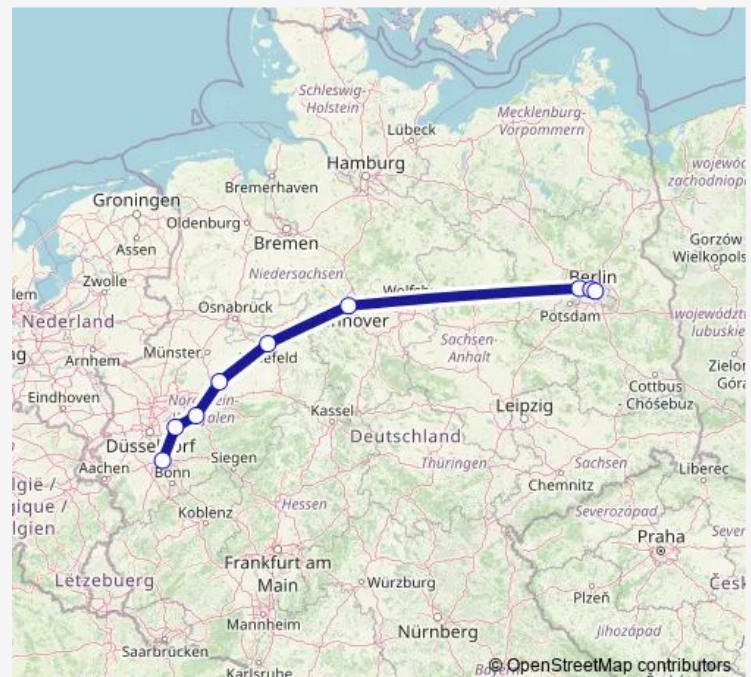

## Rail ICE 557

[Go to website](#)

### Direction

undefined — undefined

0 stops

[Open route schedule](#)

### Route schedule

undefined — undefined

Monday 10:48

Tuesday 10:48

Wednesday 10:48

Thursday 10:48

Friday 10:48

Saturday 10:48

### Route info

Direction:

Stops: 0

Trip Duration: – min

ICE 557

**Direction**

undefined — undefined

0 stops