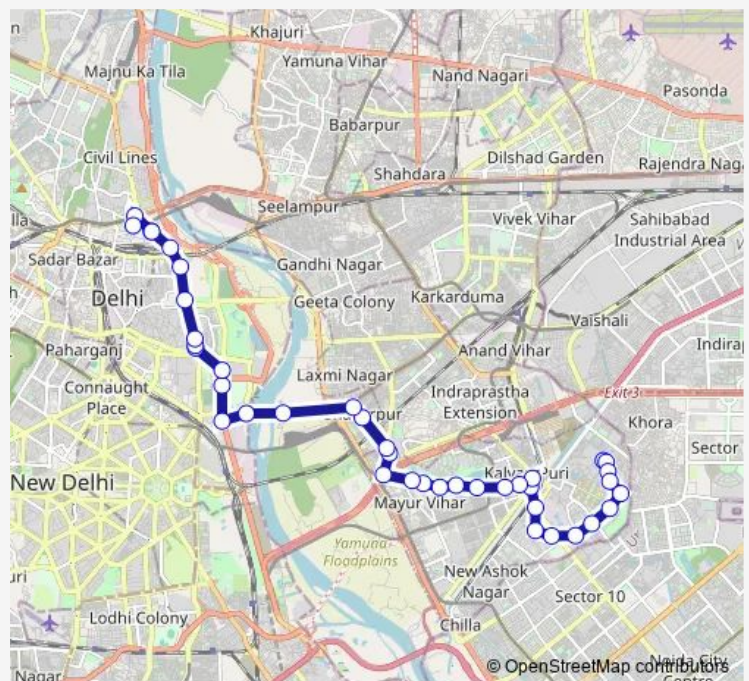

### Route schedule

Mayur Vihar Phase III (T) Paper Market — Mori Gate Terminal

Monday 05:40-22:55

Tuesday 05:40-22:55

Wednesday 05:40-22:55

Thursday 05:40-22:55

Friday 05:40-22:55

Saturday 05:40-22:55

Sunday 05:40-22:55

### Route info

Direction: Mayur Vihar Phase III (T) Paper Market

Stops: 40

Trip Duration: 1 hour 13 min

118extdown

Mother Dairy

Ganesh Nagar

Shakar Pur School Block