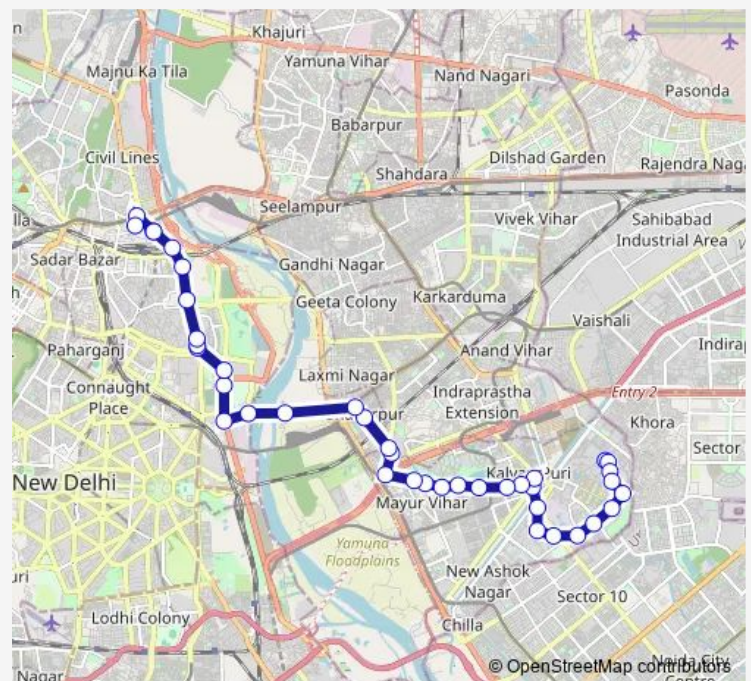

Thursday 05:40-22:55

Friday 05:40-22:55

Saturday 05:40-22:55

Sunday 05:40-22:55

Route info

Direction: Mayur Vihar Phase III (T) Paper Market

Stops: 40

Trip Duration: 1 hour 13 min

118extdown

Mother Dairy

Ganesh Nagar

Shakar Pur School Block

Laxmi Nagar / Shakarpur Crossing

Rainy Well

Delhi Secretariat

ITO Ring Road