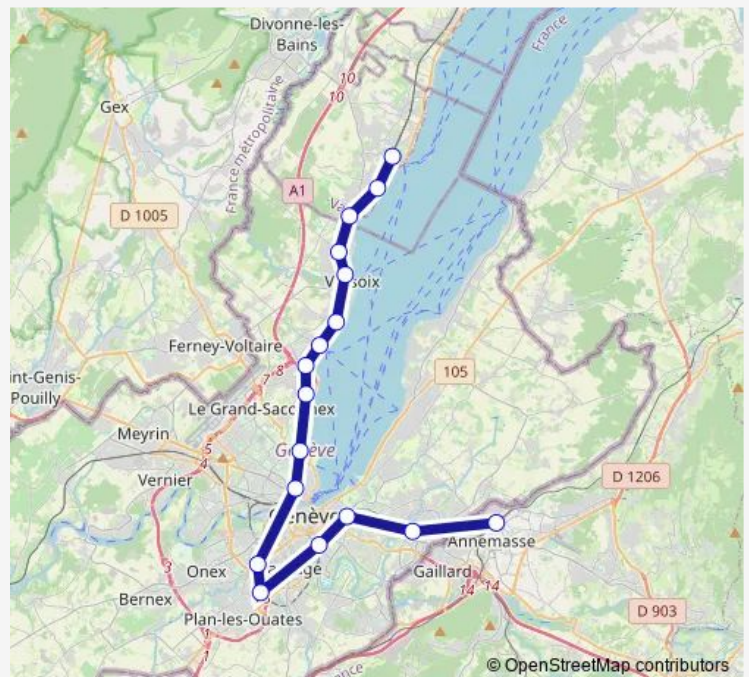

### Route schedule

Annemasse — Coppet

Monday	—
Tuesday	—
Wednesday	—
Thursday	—
Friday	—
Saturday	—
Sunday	11:05

### Route info

Direction: Annemasse

Stops: 17

Trip Duration: 0 hour 51 min

RI3

**Direction**

undefined — undefined

0 stops