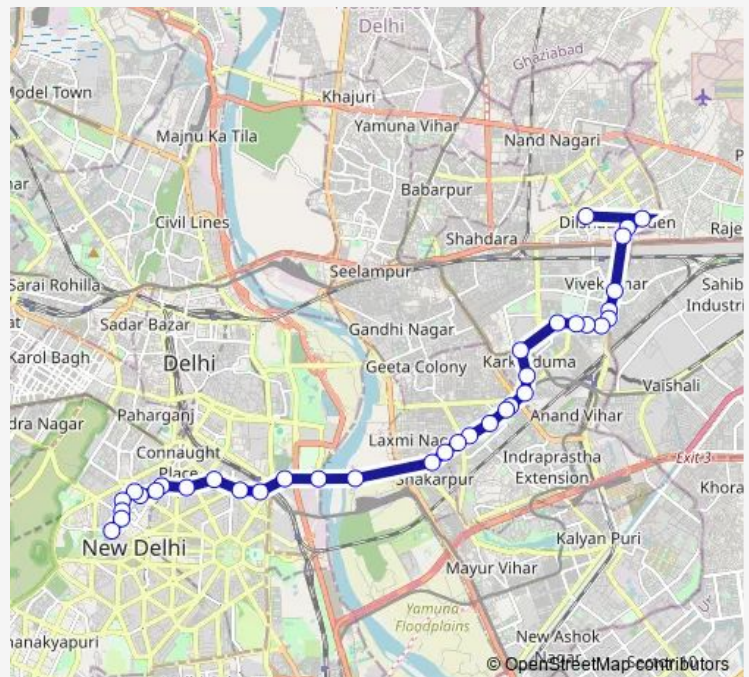

Shakarpur Crossing

Shakarpur

Laxmi Nagar

Route schedule

A Block Dilshad Garden Bloomfield Public School —
Kendriya Terminal (Church Road)

Monday 07:11-20:23

Tuesday 07:11-20:23

Wednesday 07:11-20:23

Thursday 07:11-20:23

Friday 07:11-20:23

Saturday 07:11-20:23

Sunday 07:11-20:23

Route info

Direction: A Block Dilshad Garden Bloomfield Public
School

Stops: 36

Trip Duration: 1 hour 11 min

281adown

Rainy Well

Delhi Secretariat

Ito

Tilak Bridge

Mandi House

Modern School

Tolstoy Marg