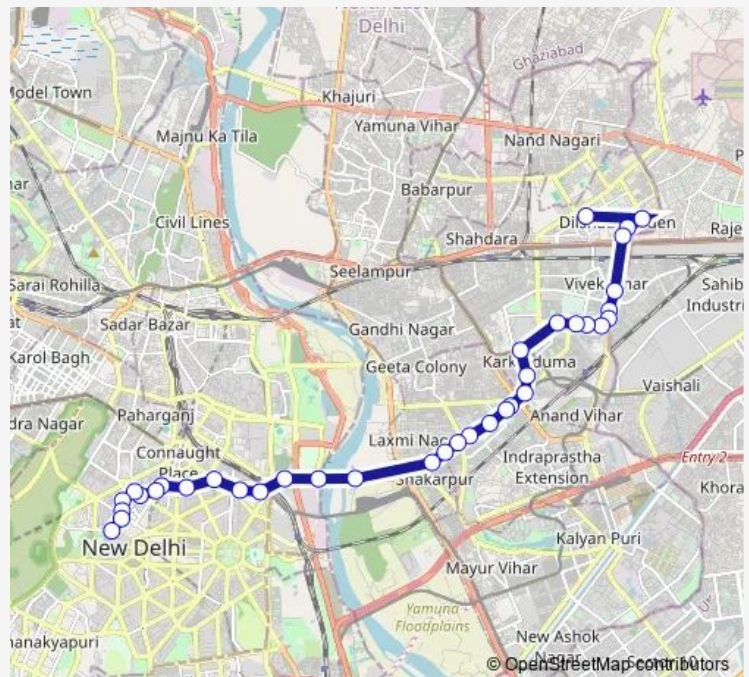

### Route schedule

A Block Dilshad Garden Bloomfield Public School —  
Kendriya Terminal (Church Road)

Monday 07:11-20:23

Tuesday 07:11-20:23

Wednesday 07:11-20:23

Thursday 07:11-20:23

Friday 07:11-20:23

Saturday 07:11-20:23

Sunday 07:11-20:23

### Route info

Direction: A Block Dilshad Garden Bloomfield Public  
School

Stops: 36

Trip Duration: 1 hour 11 min

281adown

Rainy Well

Delhi Secretariat

Ito