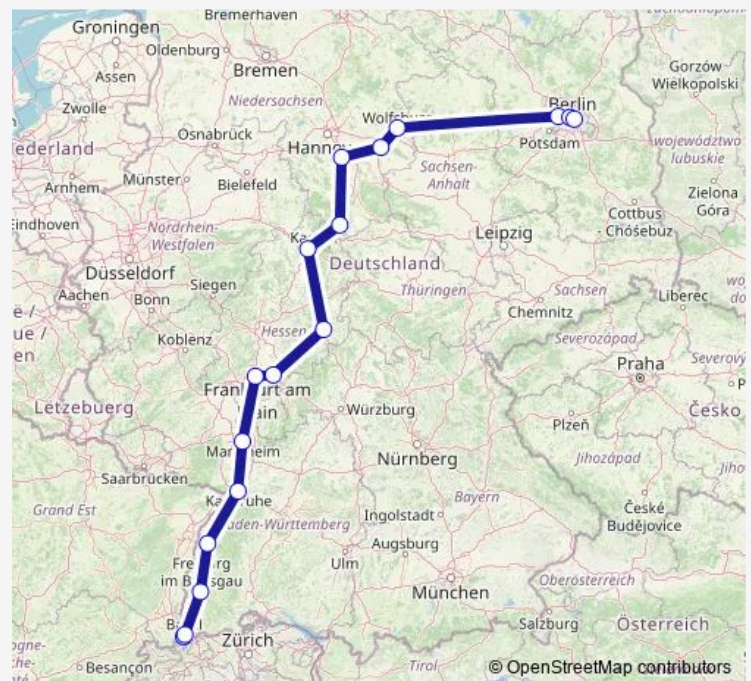

Karlsruhe Hbf

Mannheim Hbf

Frankfurt(Main)Hbf

Hanau Hbf

Fulda

Kassel-Wilhelmshöhe

Göttingen

Hildesheim Hbf

Braunschweig Hbf

Wolfsburg Hbf

Berlin-Spandau

Berlin Hbf (tief)

Berlin Ostbahnhof

### Route schedule

Basel Sbb — Berlin Ostbahnhof

Monday 10:13

Tuesday 10:13

Wednesday 10:13

Thursday 10:13

Friday 10:13

Saturday 10:13

### Route info

Direction: Basel Sbb

Stops: 17

Trip Duration: 7 hour 26 min

ICE 370

ICE 370 Rail time schedules and route maps are available in an offline PDF at [busmaps.com](https://busmaps.com). Use the [busmaps.com](https://busmaps.com) website to see live bus times, train schedule or subway schedule, and step-by-step directions for all public transit in Berlin